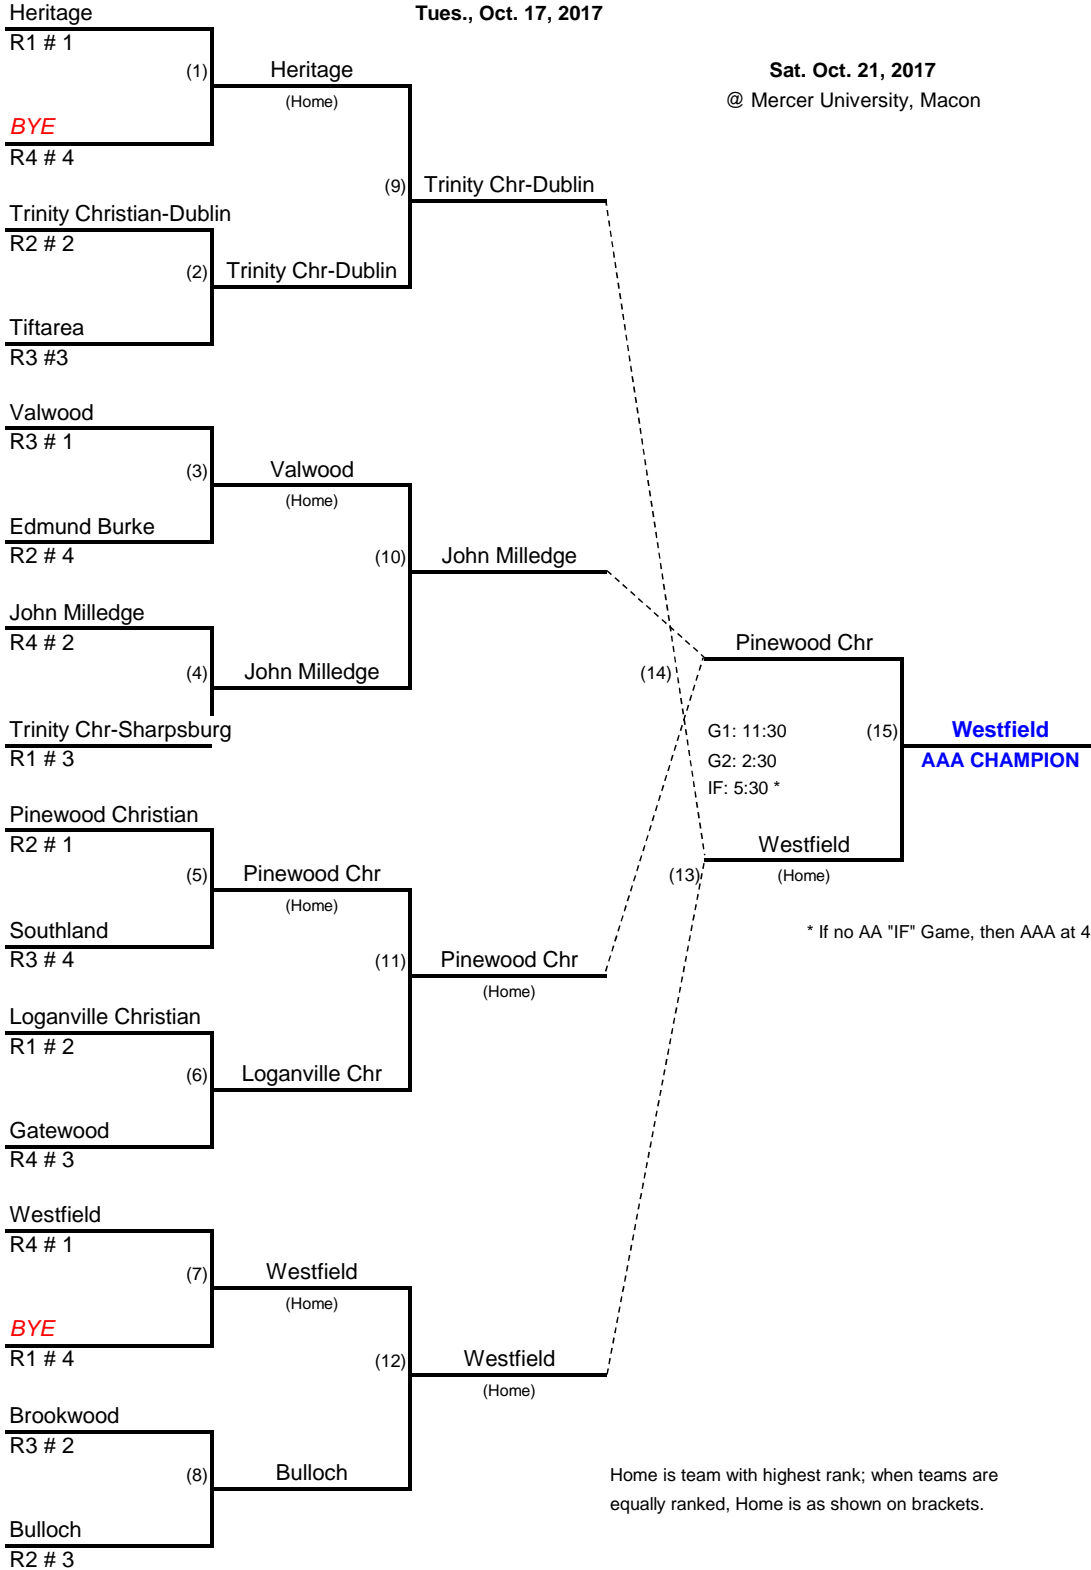

2017 Class AAA SOFTBALL BRACKET

All Play-Offs will be Best 2-out-of-3 Games

Tues., Oct. 10, 2017

Sat., Oct. 14, 2017

Tues., Oct. 17, 2017

Sat. Oct. 21, 2017
@ Mercer University, Macon