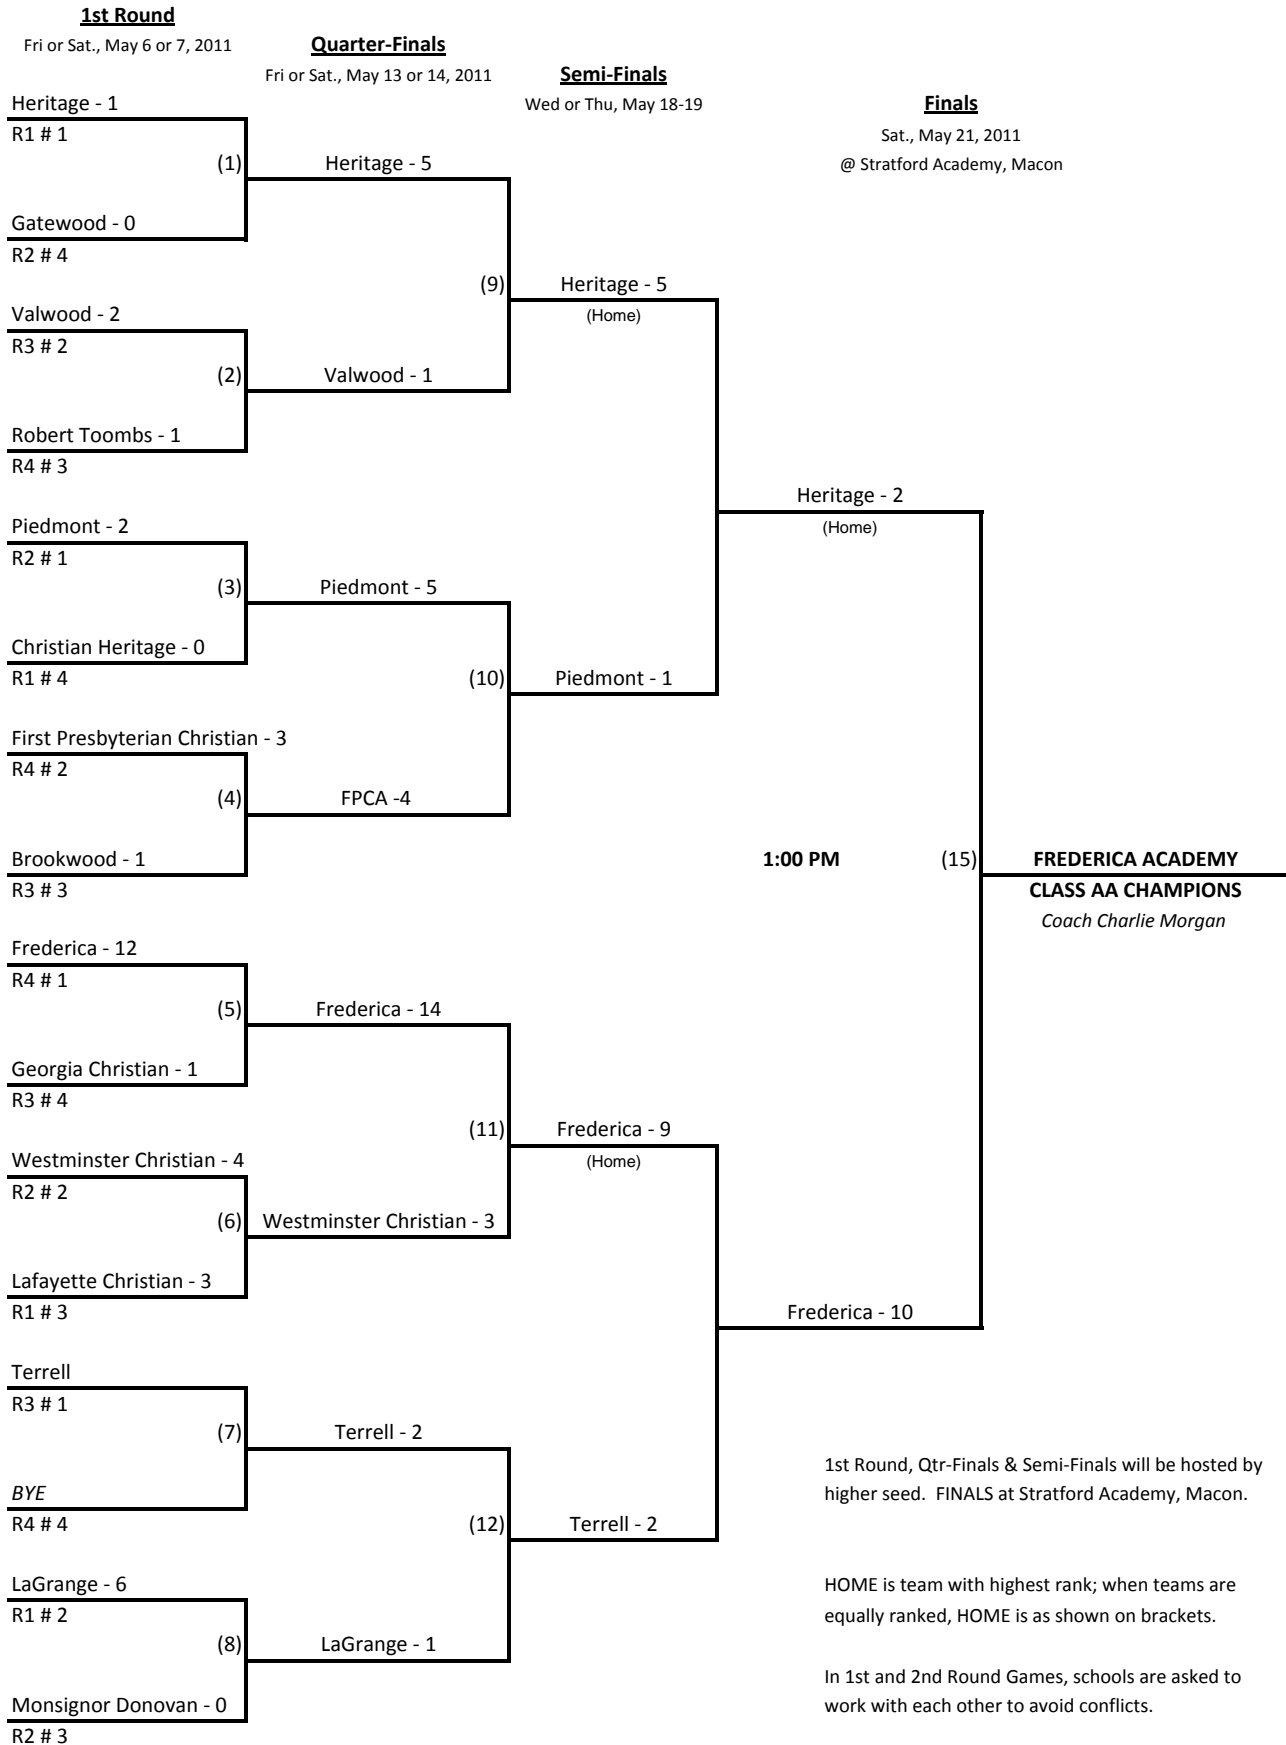

2011 GISA STATE GIRLS' SPRING SOCCER TOURNAMENT

Class AA

1st Round, Qtr-Finals & Semi-Finals will be hosted by higher seed. FINALS at Stratford Academy, Macon.

HOME is team with highest rank; when teams are equally ranked, HOME is as shown on brackets.

In 1st and 2nd Round Games, schools are asked to work with each other to avoid conflicts.