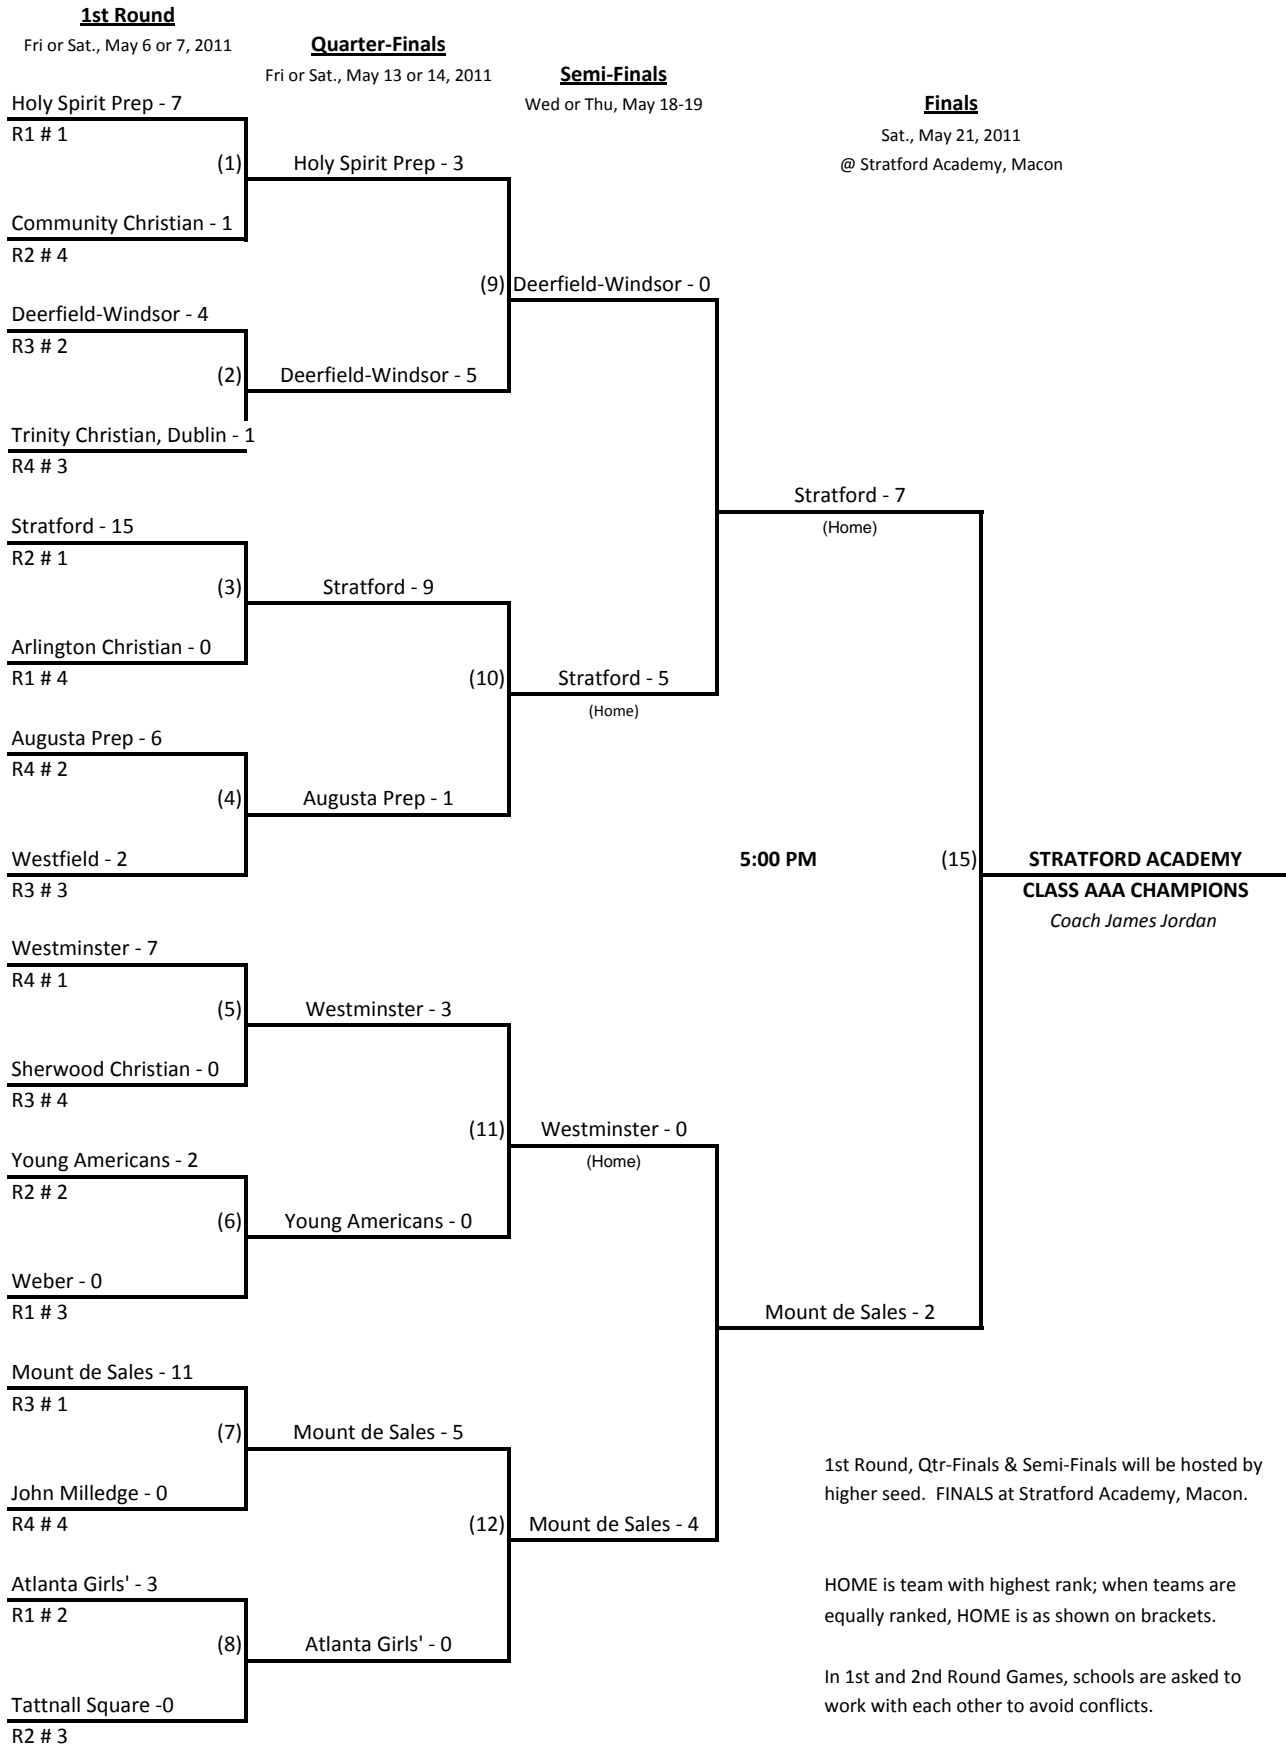

2011 GISA STATE GIRLS' SPRING SOCCER TOURNAMENT

Class AAA

1st Round, Qtr-Finals & Semi-Finals will be hosted by higher seed. FINALS at Stratford Academy, Macon.

HOME is team with highest rank; when teams are equally ranked, HOME is as shown on brackets.

In 1st and 2nd Round Games, schools are asked to work with each other to avoid conflicts.