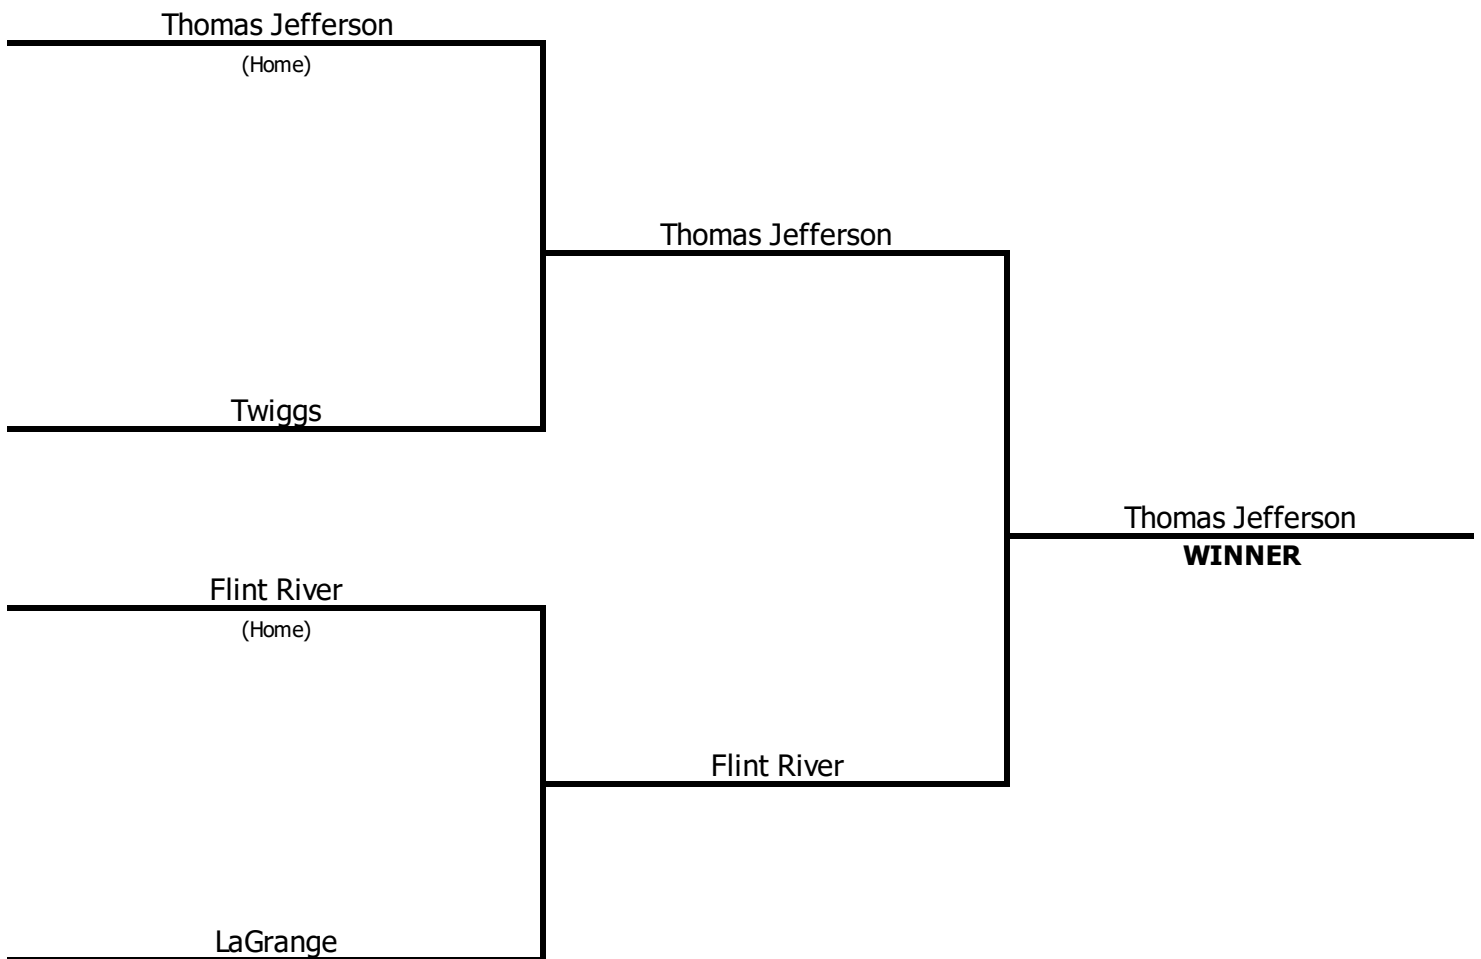

2018 GISA STATE SOFTBALL Play-Offs

CLASS A

Saturday, October 13, 2018

Saturday, October 20, 2018

Home is team with highest rank; when teams are equally ranked, Home is as shown on brackets.