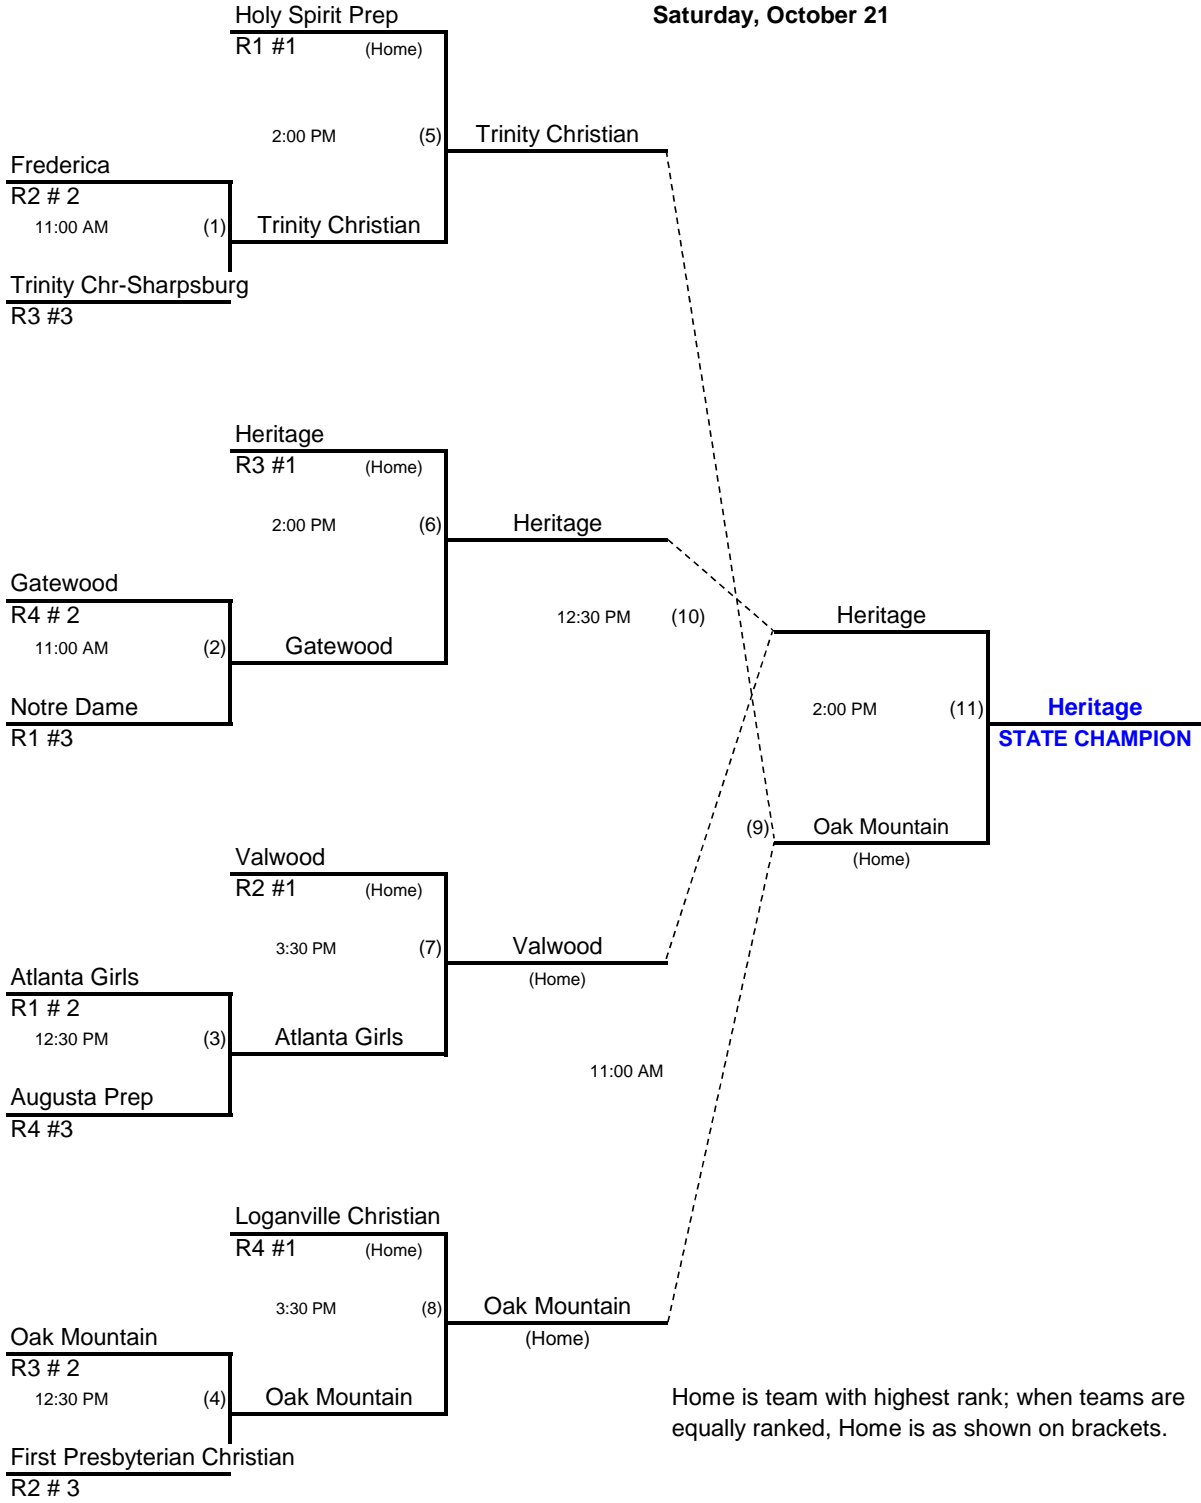

2017 GISA STATE VOLLEYBALL BRACKETS

October 20 & 21, 2017
Hosted by The Heritage School, Newnan

Friday, October 20

Saturday, October 21

2017 ALL-STATE VOLLEYBALL

| PLAYER | SCHOOL | POS | GR |
|--------------------|--------------------------------------|------|----|
| Kathryn Chambers | Atlanta Girls' School | OP | JR |
| Keera McDonald | The Heritage School | MH | SR |
| Cate Yancey | The Heritage School | OH | SO |
| Genevieve Richards | The Heritage School | OH | FR |
| Becca Rios | Holy Spirit Preparatory School | L | SR |
| Reagan Shultz | Loganville Christian Academy | M/S | FR |
| Aubrey Wynn | Oak Mountain Academy | L | JR |
| Cameron Reid | Oak Mountain Academy | OH | JR |
| Savannah Poling | Trinity Christian School, Sharpsburg | MB | SO |
| Morgan Lane | Trinity Christian School, Sharpsburg | S/RS | SR |
| Ellie Stark | Valwood School | OH | SR |
| Bre Gaskins | Valwood School | MH | SR |