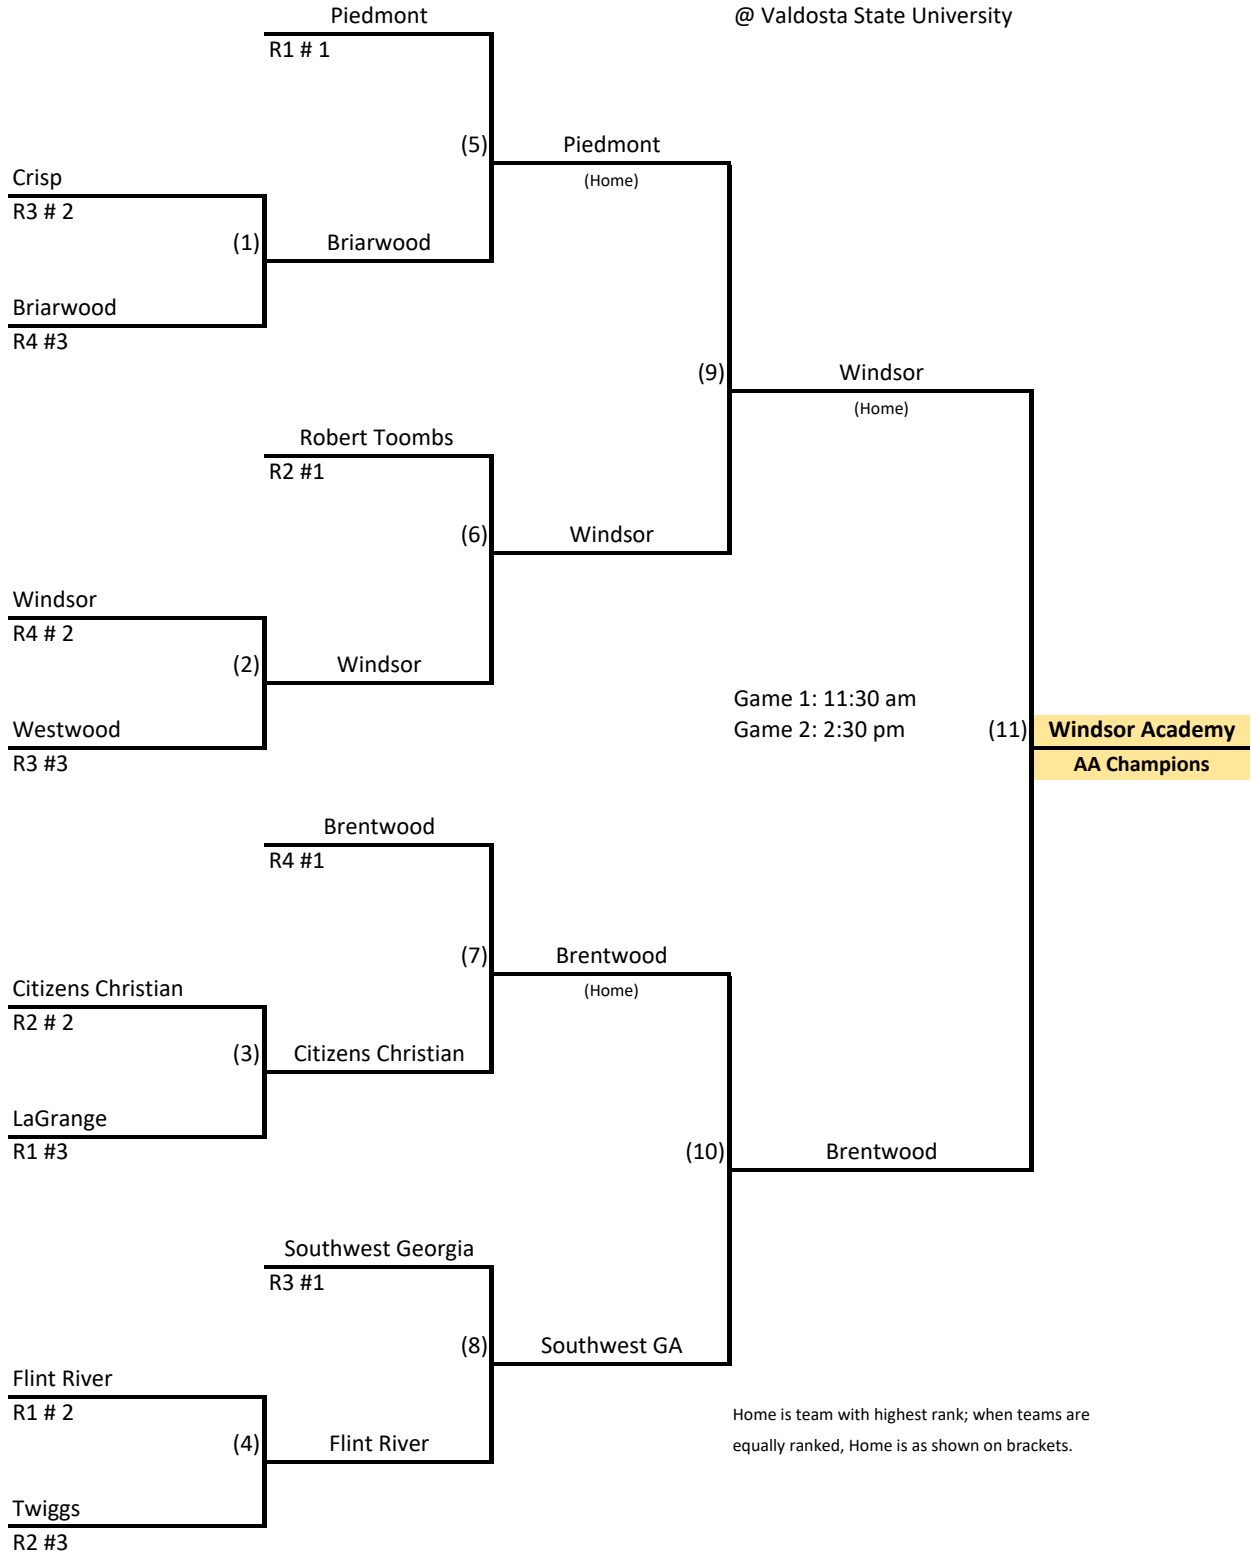

2016 Class AA SOFTBALL BRACKET

All Play-Offs will be Best 2-out-of-3 Games

Tues., Oct. 4, 2016

Sat., Oct. 8, 2016

Tues., Oct. 11, 2016

Sat., Oct. 15, 2016
@ Valdosta State University

2016 Class AAA SOFTBALL BRACKET