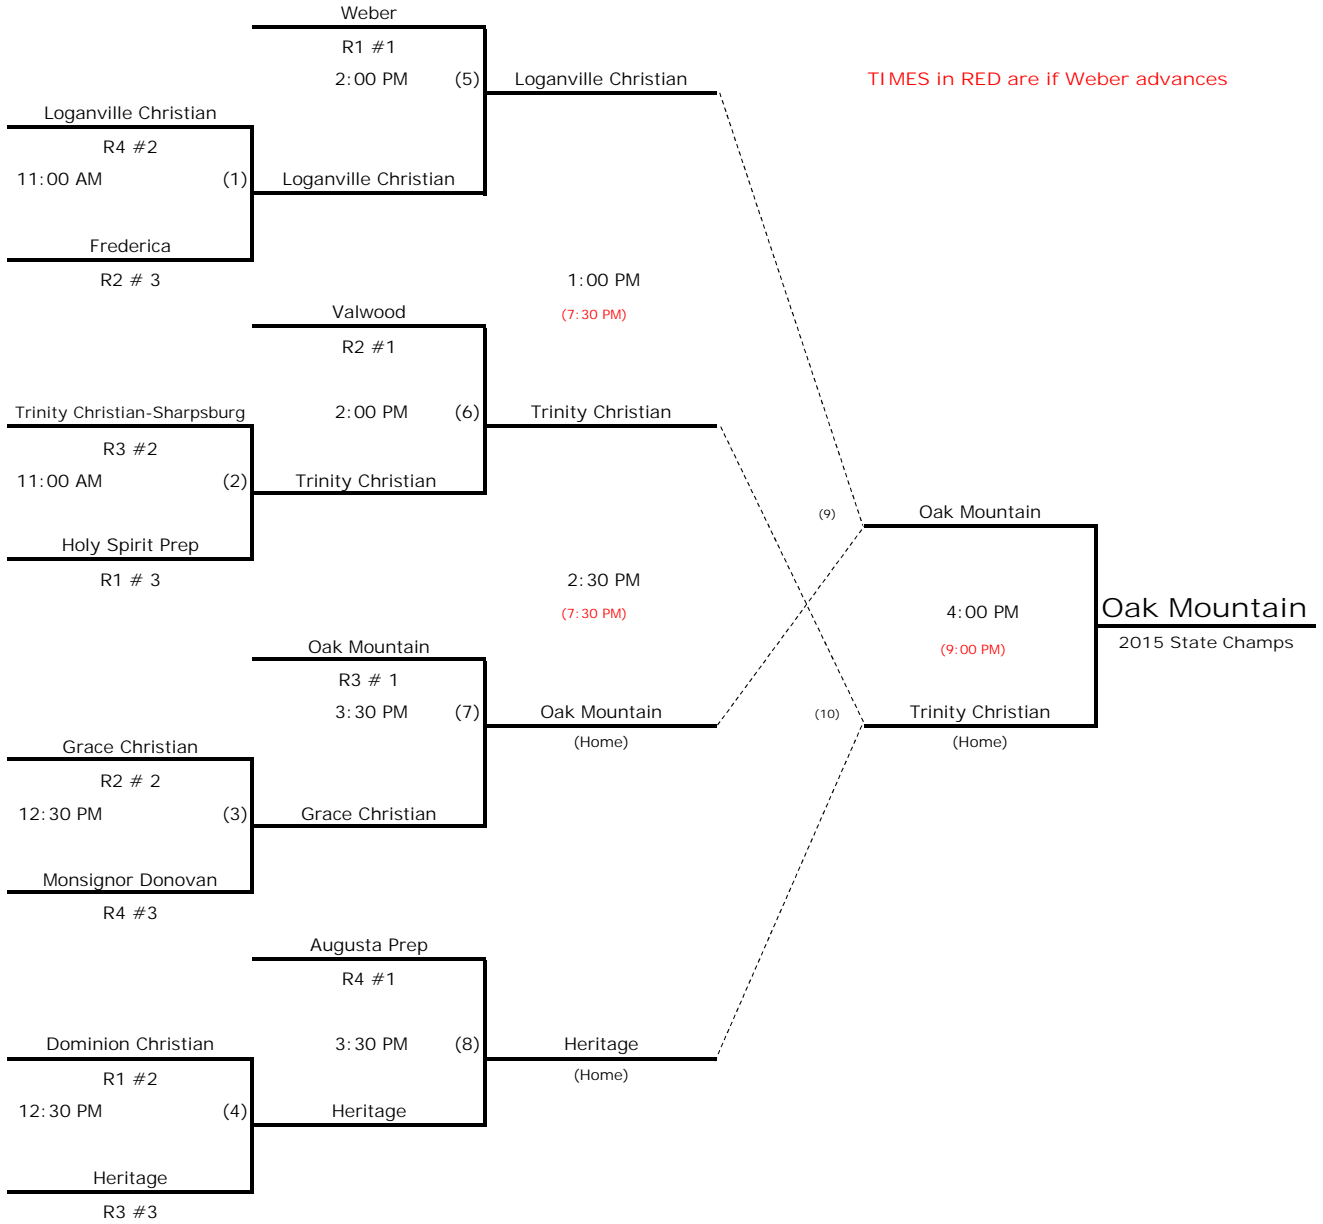

2015 GISA STATE VOLLEYBALL BRACKET

October 23 - 24, 2015

Hosted by The Heritage School, Newnan

Friday, October 23, 2015

Saturday, October 24, 2015