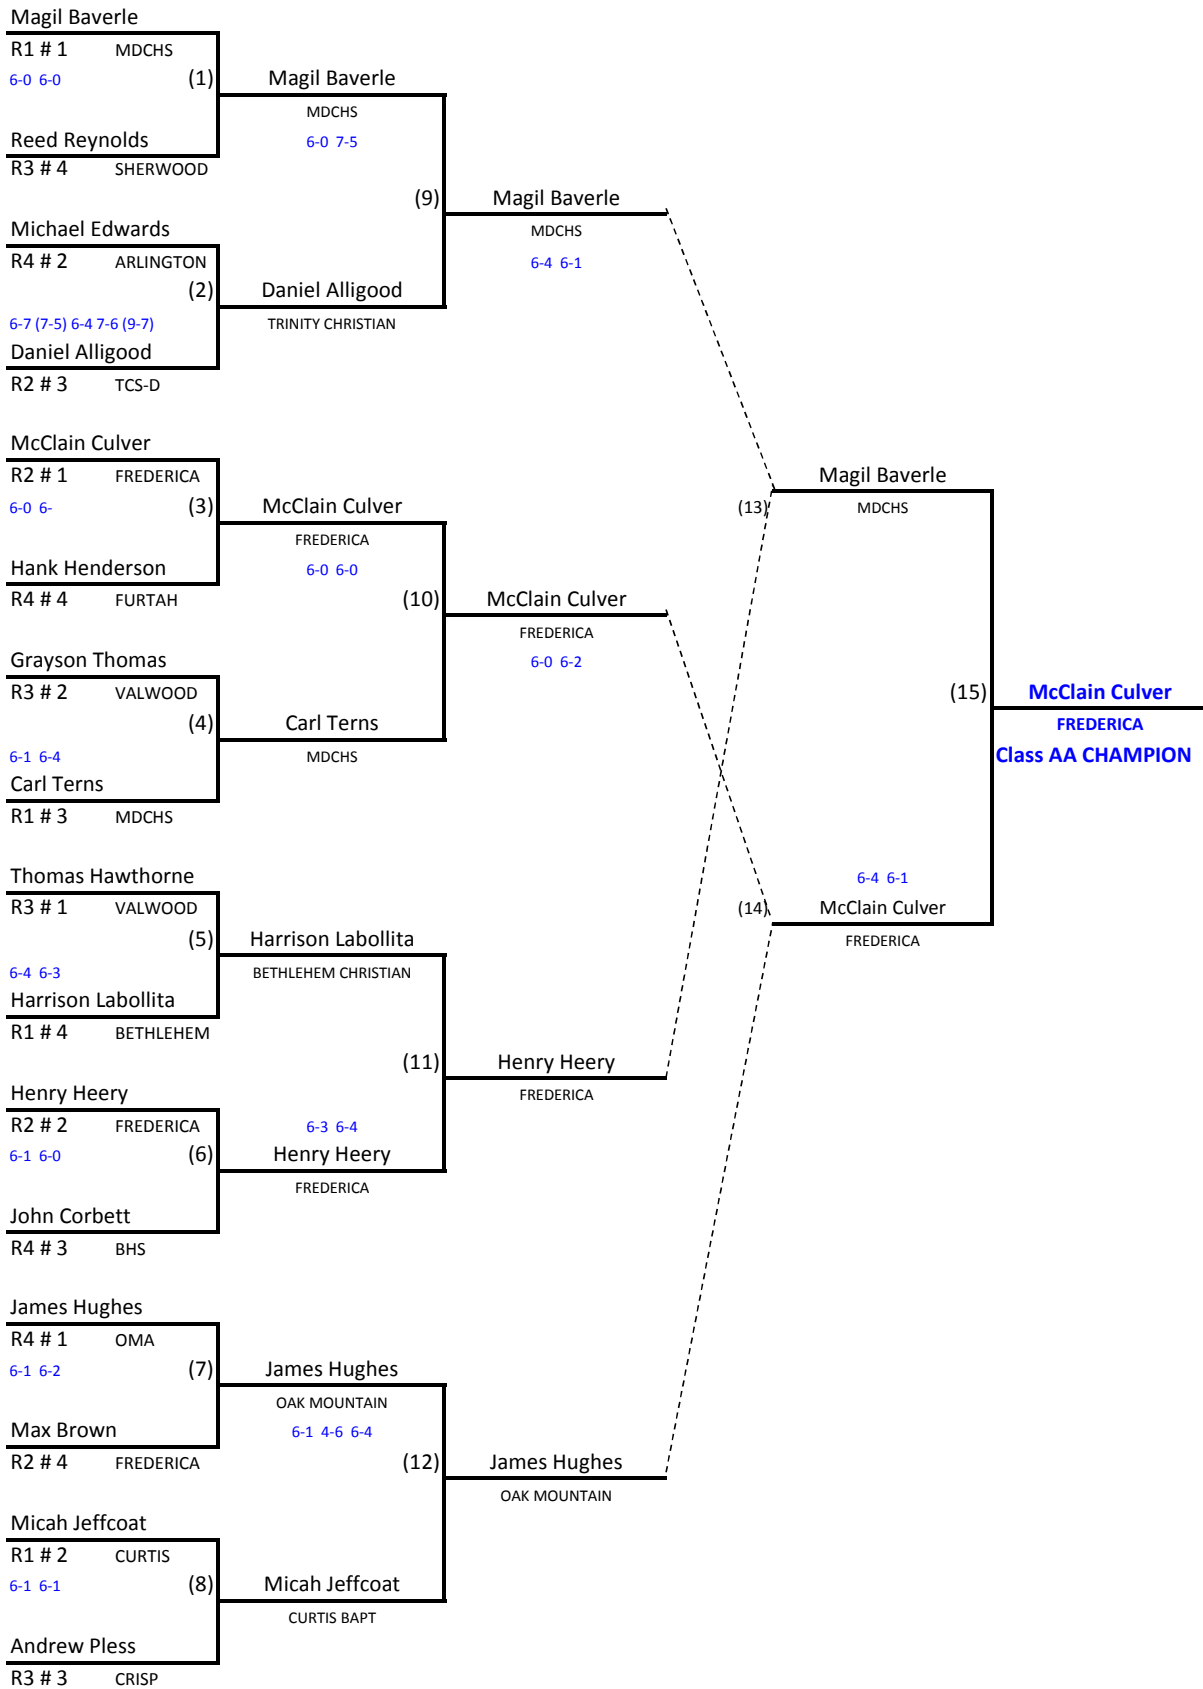

2013 State Individual Tennis Brackets

Class AA Boys SINGLES

Monday, April 22, 2013

Tuesday, April 23, 2013