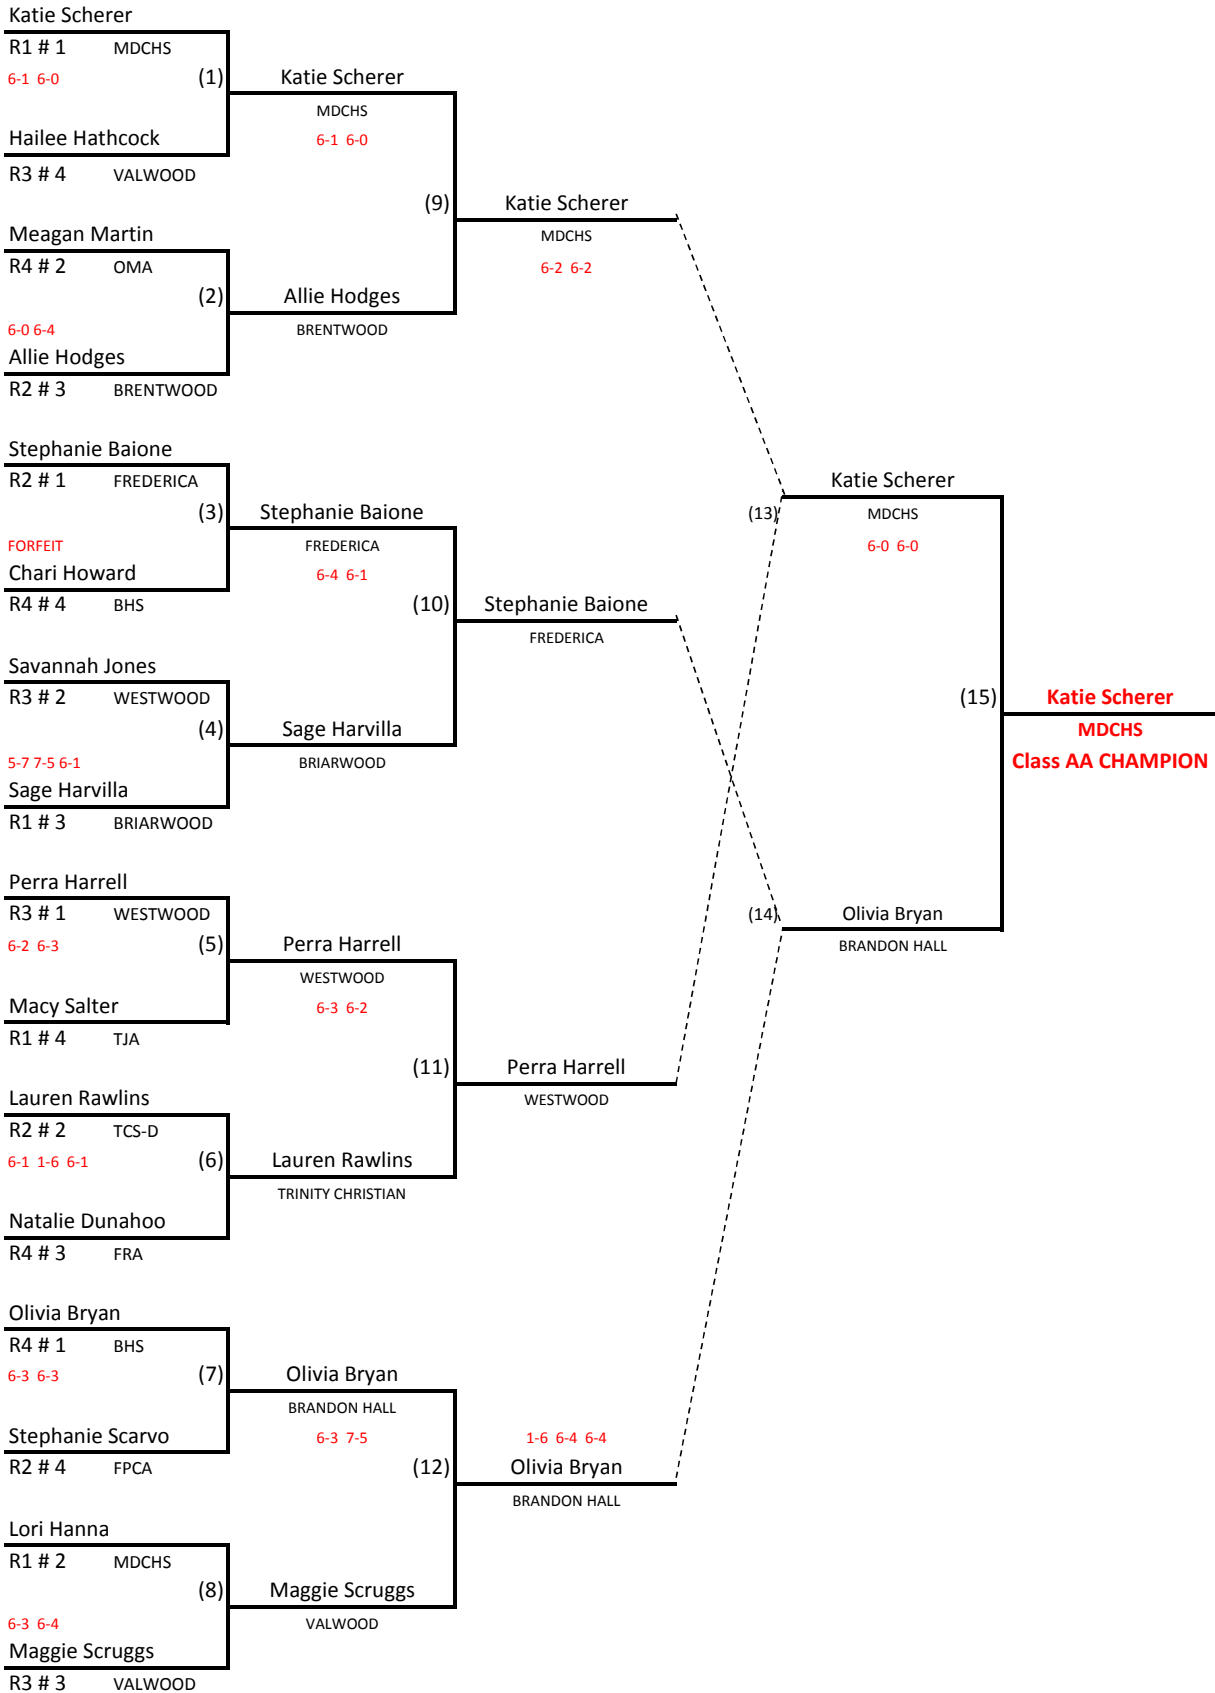

2013 State Individual Tennis Brackets

Class AA Girls SINGLES

Monday, April 22, 2013

Tuesday, April 23, 2013