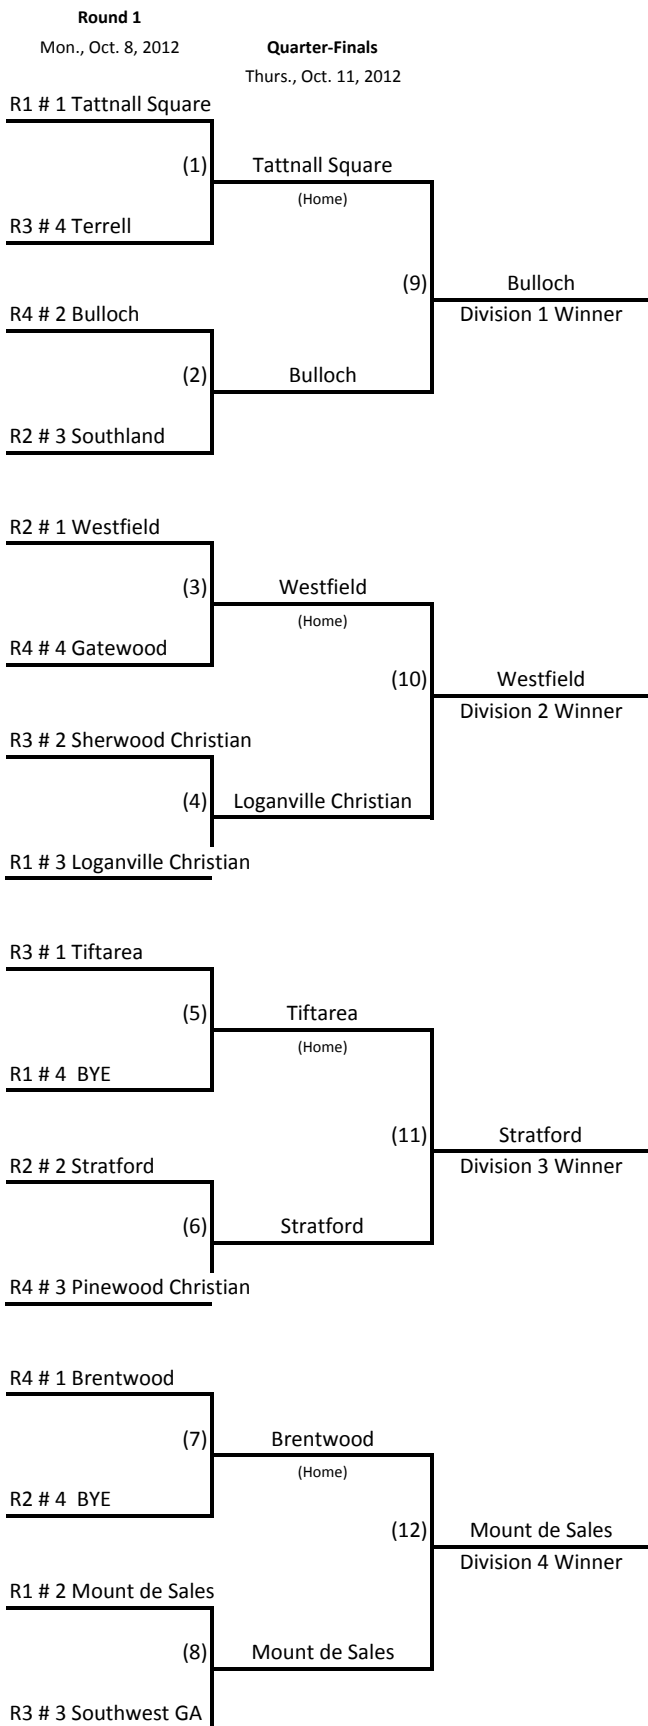

2012 GISA State Softball Play-Off Brackets

Class AAA / Rounds 1 & 2

Higher seed hosts in 1st & 2nd Rounds

HOME is team with highest rank; when teams are equally ranked, Home is as shown on bracket.

1st & 2nd Rounds are Best 2 out of 3
Final Four is Double Elimination until 2 teams remain
Championship is Best 2 out of 3

Game schedule will be set for all three games on Monday, Oct. 8 for Round 1 and Thursday, Oct. 11 for Round 2

Each Classification will be on the same field all day Saturday, October 13 for Final Four at Southern Pines in Dublin

In 1st & 2nd Rounds Higher Seed or Host Team is HOME for Game 1 & "IF" Game and Visitor in Game 2

In Championship Game, Best 2 out of 3 Series, the team that was undefeated in Final Four is HOME in Game 1 and "IF" Game and the other team is HOME in Game 2.