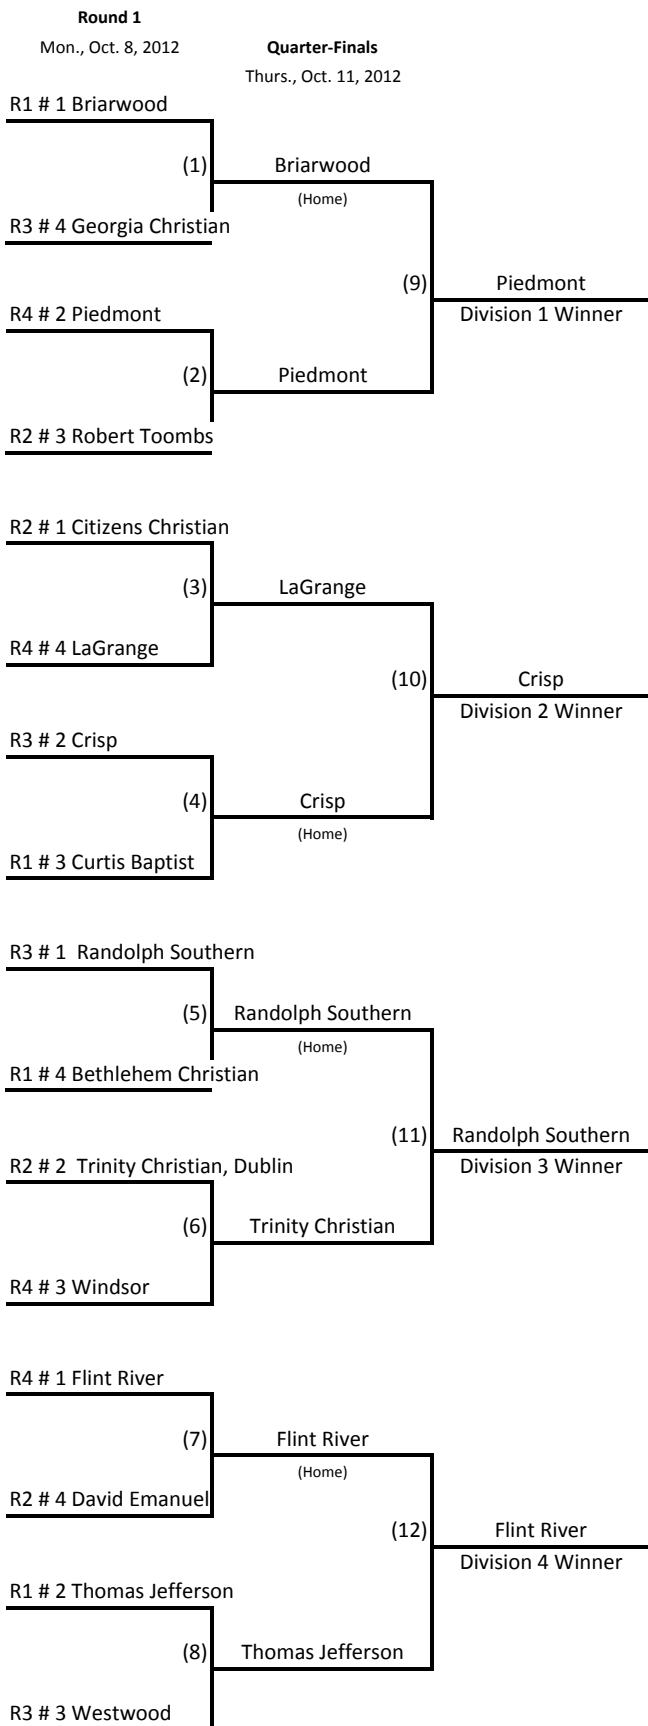

2012 GISA State Softball Play-Off Brackets

Class AA / Rounds 1 & 2

Higher seed hosts in 1st & 2nd Rounds

HOME is team with highest rank; when teams are equally ranked, Home is as shown on bracket.

1st & 2nd Rounds are Best 2 out of 3
Final Four is Double Elimination until 2 teams remain
Championship is Best 2 out of 3

Game schedule will be set for all three games on Monday, Oct. 8 for Round 1 and Thursday, Oct. 11 for Round 2

Each Classification will be on the same field all day Saturday, October 13 for Final Four at Southern Pines in Dublin

In 1st & 2nd Rounds Higher Seed or Host Team is HOME for Game 1 & "IF" Game and Visitor in Game 2

In Championship Game, Best 2 out of 3 Series, the team that was undefeated in Final Four is HOME in Game 1 and "IF" Game and the other team is HOME in Game 2.