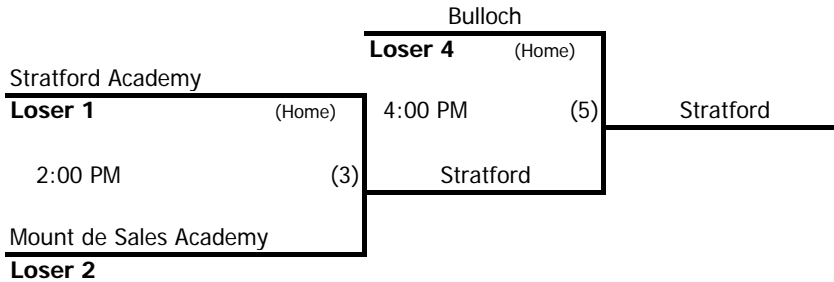

**GISA SOFTBALL
2012 CLASS AAA
ALL-REGION TEAMS**

2012 GISA STATE SOFTBALL PLAY-OFFS
FINAL FOUR - Class AAA
Saturday, October 13, 2012
 Southern Pines Regional Park, Dublin

Winner's Bracket

See # 9 Below

Teams advancing to this Game will play a Best 2 out of 3 Series for the State Championship on Saturday, October 20 with both teams beginning the day with a 0-0 Record.

Notes (FINAL FOUR):

- DOUBLE ELIMINATION. Brackets determine HOME when equally ranked teams meet.**
- Highest ranked team from **Region Standings** is Home Team, or as shown on brackets if equally ranked.
- Fields will be assigned by Tournament Director.
- Admission:** Adults \$6.00; Student tickets (Grades 1-12) \$3.00; GISA Passes will be honored.
- Portable outfield fences will be set at **200-feet**.
- Fifteen-run rule after 3 innings; Eight-run rule after 5 innings applies except for Championship Game and "IF" Game.
- Dudley 12-inch, Optic Yellow, Red Stitch Balls will be furnished in all State Play-Offs.
- Catchers **must** be properly equipped according to NFHS and GISA Rules. No exceptions.
- State Championship Series** will be Best 2 out of 3. Undefeated Team from Final Four will have the option of being HOME for Games 1 and "IF" Game. The Team with one loss from Final Four will have the option of being HOME for Game 2. Game 2 and "IF" Game must go seven innings. All three games will be played at Southern Pines in Dublin. Games will be at 12:00; 2:00, and "If" at 4:00pm.