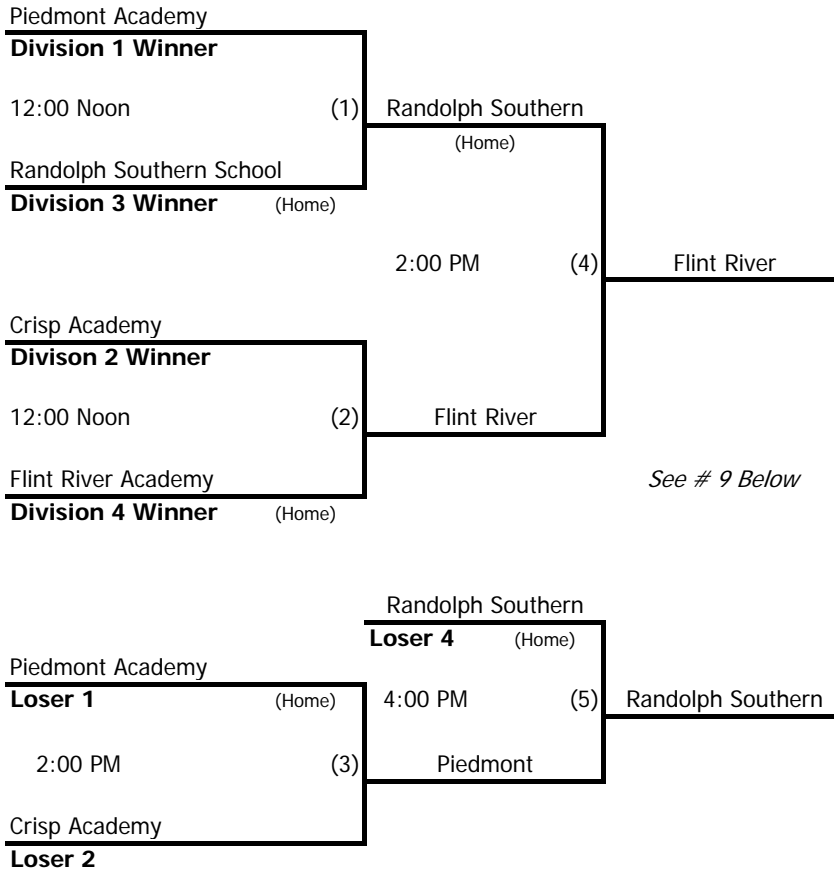

2012 GISA STATE SOFTBALL PLAY-OFFS
FINAL FOUR - Class AA
Saturday, October 13, 2012
Southern Pines Regional Park, Dublin

Winner's Bracket

See # 9 Below

Teams advancing to this Game will play a Best 2 out of 3 Series for the State Championship on Saturday, October 20 with both teams beginning the day with a 0-0 Record.

Notes (FINAL FOUR):

1. **DOUBLE ELIMINATION. Brackets determine HOME when equally ranked teams meet.**
2. Highest ranked team from **Region Standings** is Home Team, or as shown on brackets if equally ranked.
3. Fields will be assigned by Tournament Director.
4. **Admission:** Adults $6.00; Student tickets (Grades 1-12) $3.00; GISA Passes will be honored.
5. Portable outfield fences will be set at **200-feet**.
6. Fifteen-run rule after 3 innings; Eight-run rule after 5 innings applies except for Championship Game and "IF" Game.
7. Dudley 12-inch, Optic Yellow, Red Stitch Balls will be furnished in all State Play-Offs.
8. Catchers **must** be properly equipped according to NFHS and GISA Rules. No exceptions.
9. **State Championship Series** will be Best 2 out of 3. Undefeated Team from Final Four will have the option of being HOME for Games 1 and "IF" Game. The Team with one loss from Final Four will have the option of being HOME for Game 2. Game 2 and "IF" Game must go seven innings. All three games will be played at Southern Pines in Dublin. Games will be at 12:00; 2:00, and "If" at 4:00pm.