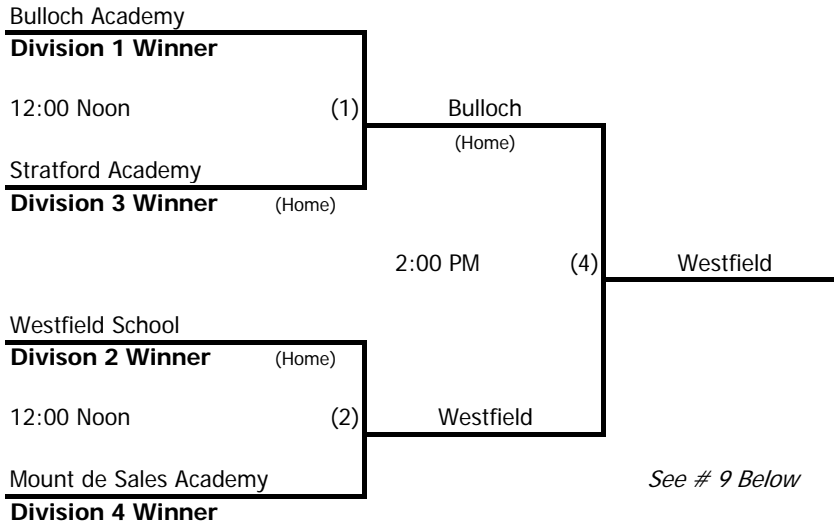

2012 GISA STATE SOFTBALL PLAY-OFFS
FINAL FOUR - Class AAA
Saturday, October 13, 2012
Southern Pines Regional Park, Dublin

Winner's Bracket

See # 9 Below

Teams advancing to this Game will play a Best 2 out of 3 Series for the State Championship on Saturday, October 20 with both teams beginning the day with a 0-0 Record.