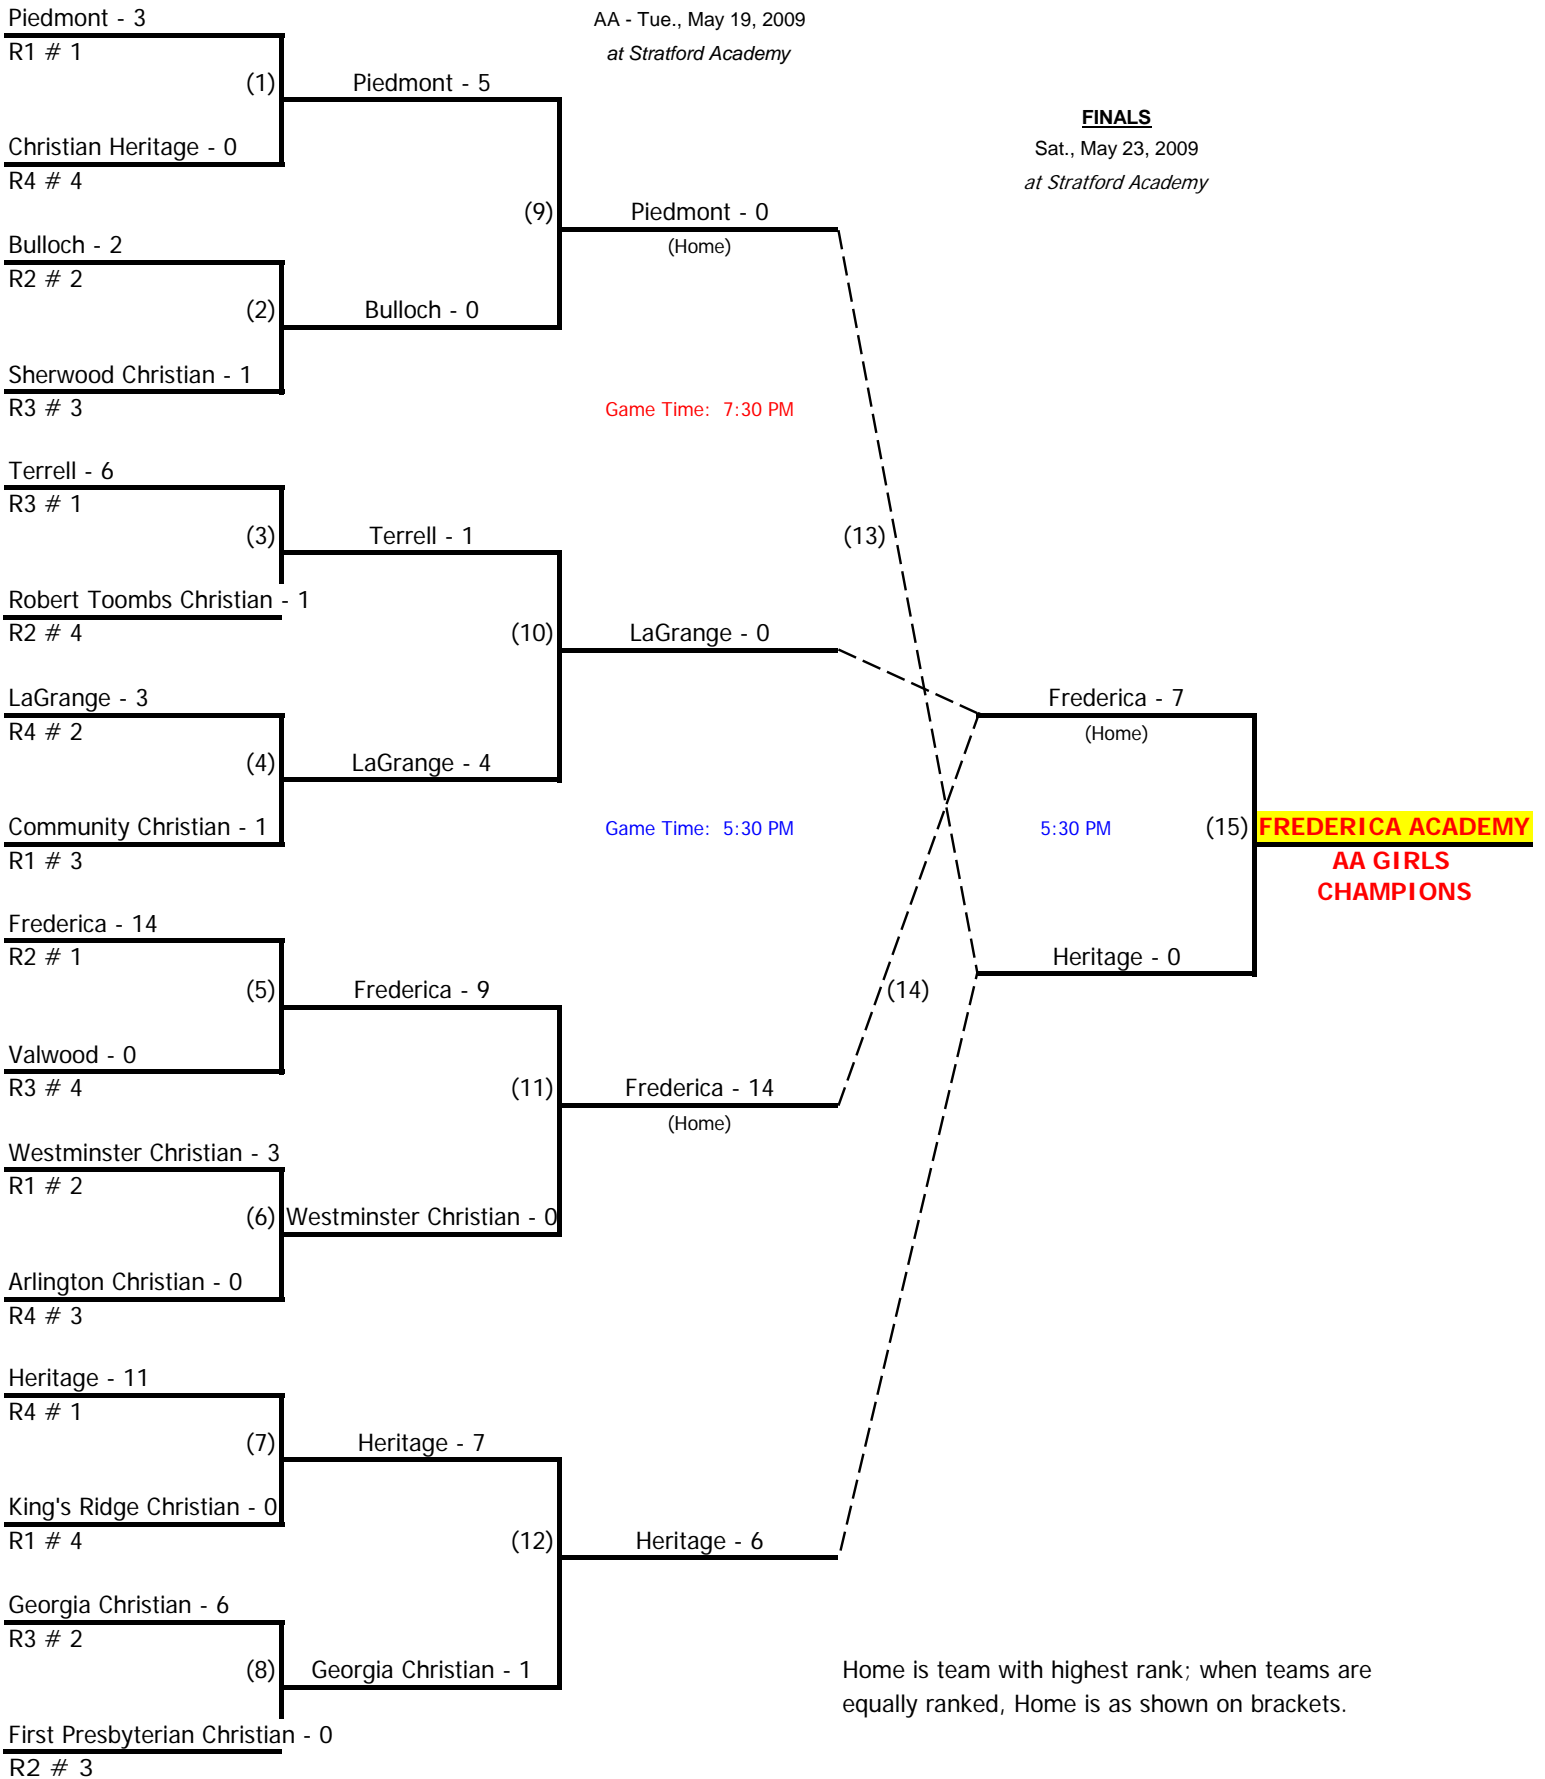

2009 GISA CLASS AA GIRLS' STATE SOCCER TOURNAMENT

1st Round

Sat., May 9, 2009

Quarter-Finals

Sat., May 16, 2009

Semi-Finals

AA - Tue., May 19, 2009
at Stratford Academy

FINALS

Sat., May 23, 2009
at Stratford Academy