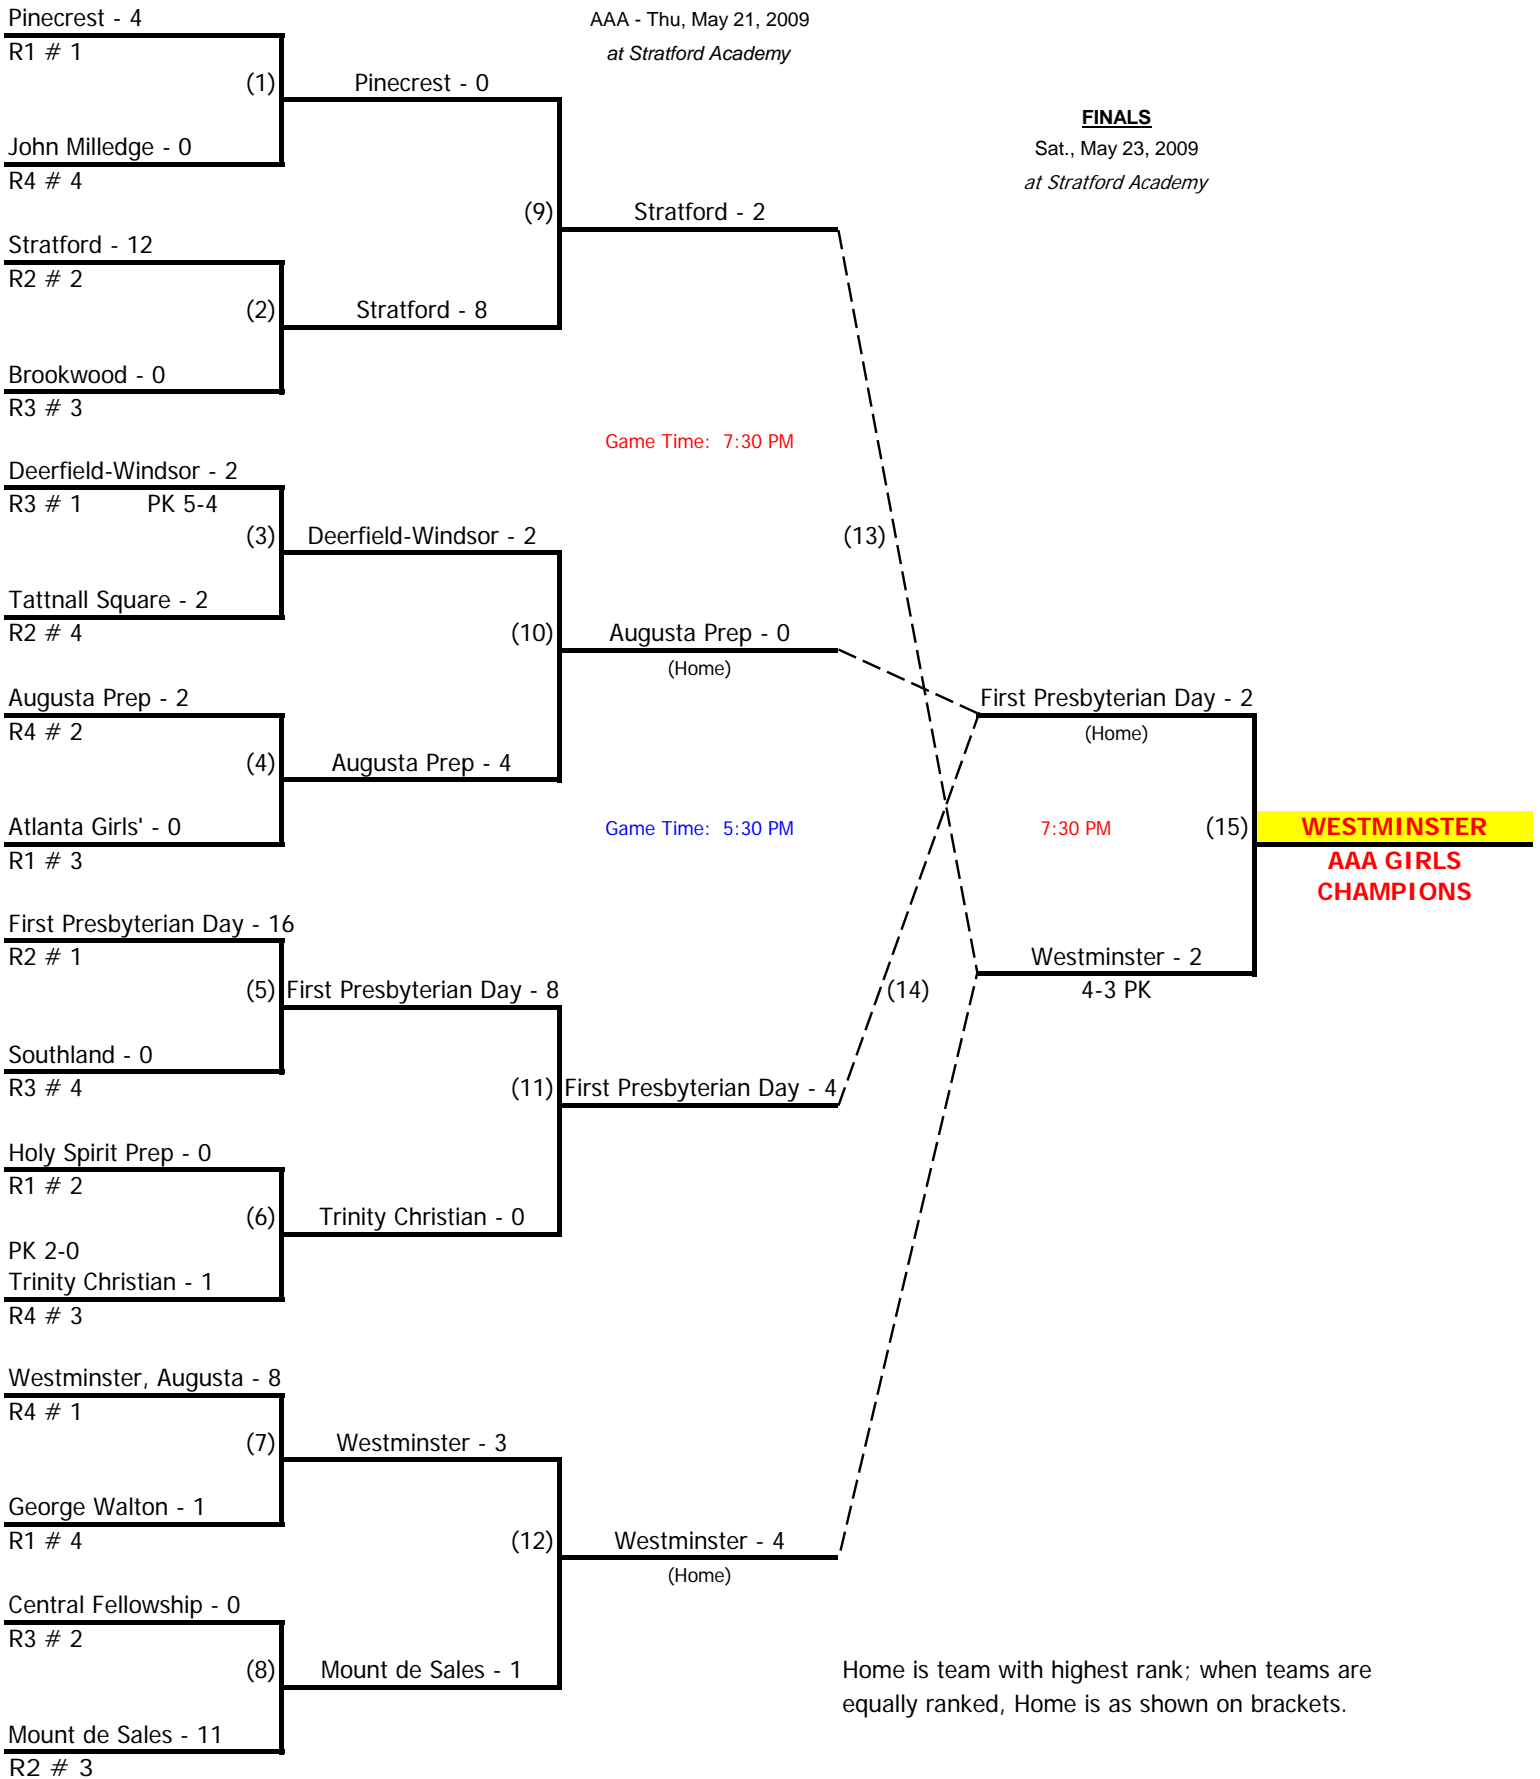

AAA - Thu, May 21, 2009
at Stratford Academy

FINALS

Sat., May 23, 2009
at Stratford Academy

* If Host School is playing in the Semi-Finals, they have the option of setting their game time.