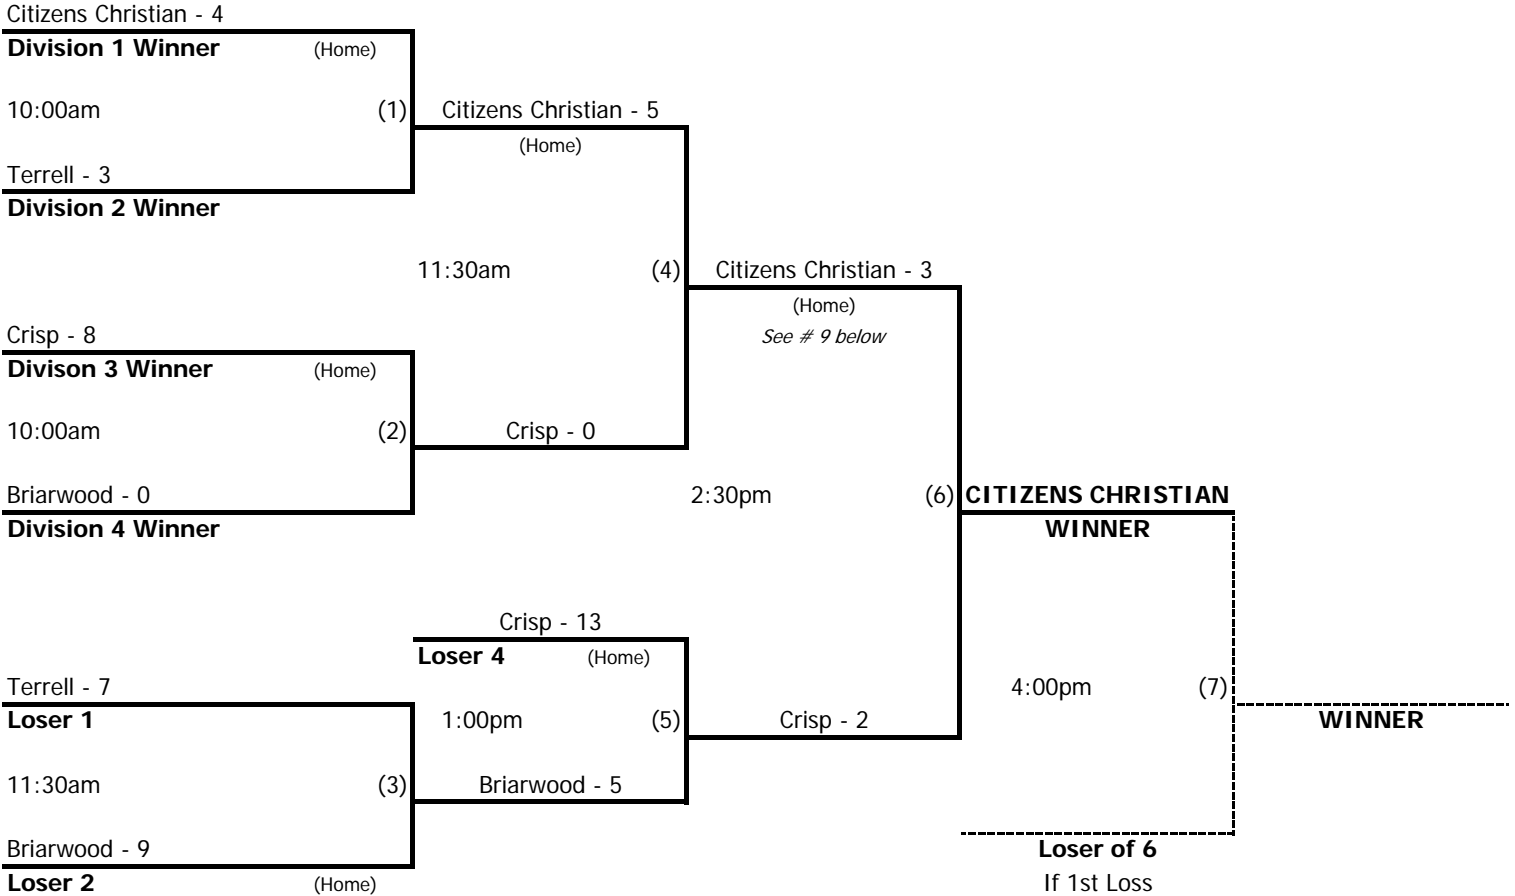

2008 GISA STATE SOFTBALL PLAY-OFFS
Day Two (Double Elimination) - Class A
Saturday, October 18, 2008
 Cordele-Crisp County Recreation Department

Winner's Bracket

Notes (Day Two):

- DOUBLE ELIMINATION. Brackets determine HOME when equally ranked teams meet.**
- Highest ranked team from **Region Standings** is Home Team, or as shown on brackets if equally ranked.
- Fields will be assigned by Tournament Director.
- Admission:** Adults \$6.00; Student tickets (Grades 1-12) \$3.00; GISA Passes will be honored.
- Portable outfield fences will be set at **200-feet**.
- ASA Run Rule is 15 after 3; 12 after 4; and 8 after 5 (except for State Championship Games).
- Dudley 12-inch, Optic Yellow, Red Stitch Balls will be furnished in all State Play-Offs.
- Catchers **must** be properly equipped according to ASA and GISA Rules. No exceptions.
- If equally ranked teams meet in the Championship Game, the team having remained in the winner's bracket will be the Home Team. If equally ranked teams play in the "IF" game, Home Team will be determined by a coin toss.