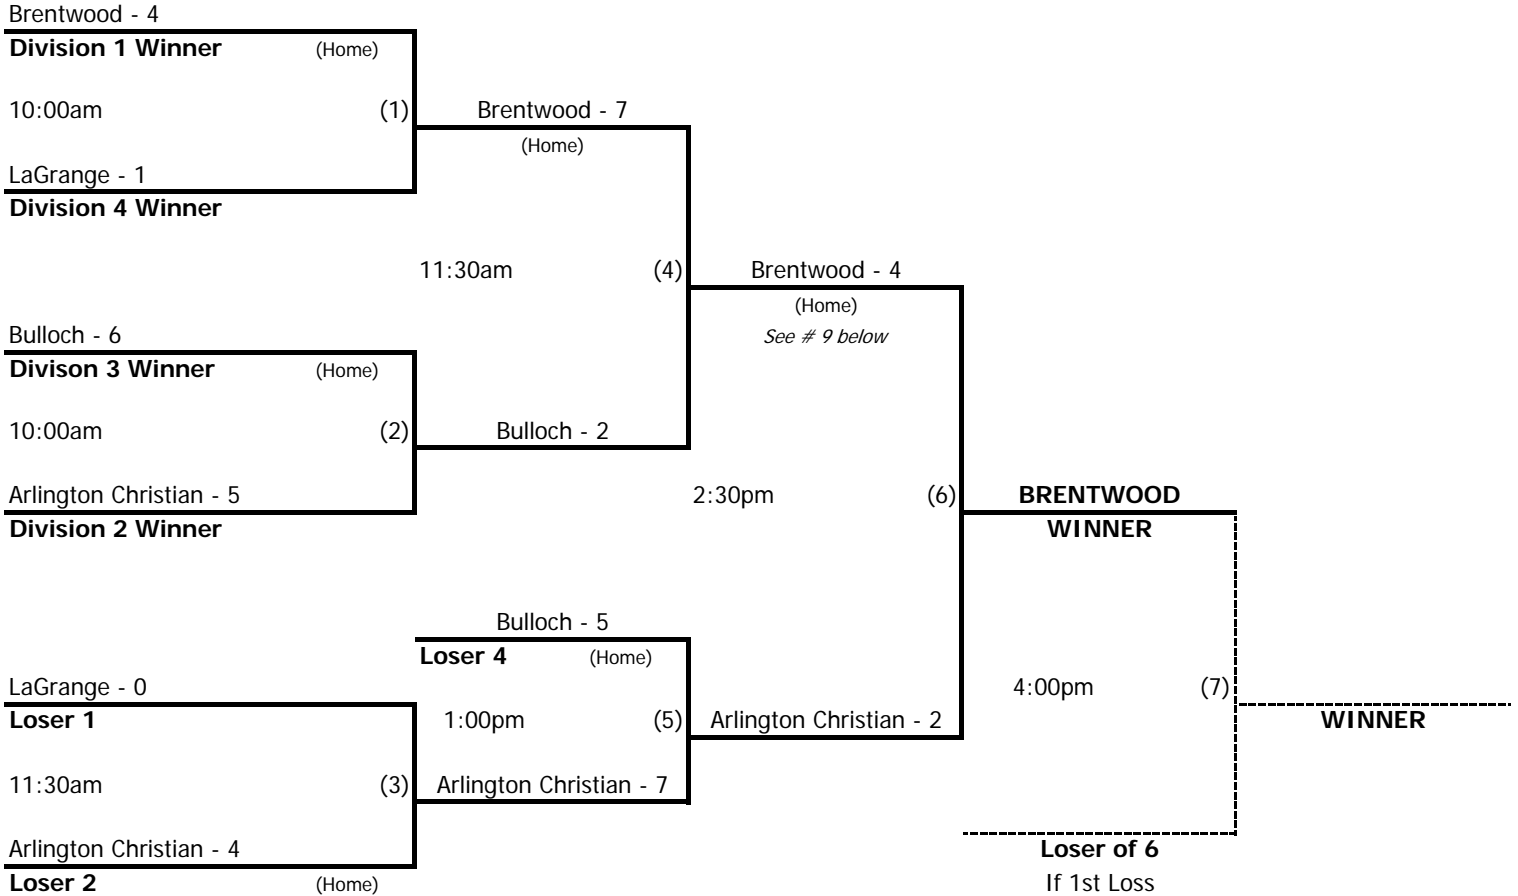

2008 GISA STATE SOFTBALL PLAY-OFFS
Day Two (Double Elimination) - Class AA
Saturday, October 18, 2008
Cordele-Crisp County Recreation Department

Winner's Bracket

Notes (Day Two):

1. **DOUBLE ELIMINATION. Brackets determine HOME when equally ranked teams meet.**
2. Highest ranked team from **Region Standings** is Home Team, or as shown on brackets if equally ranked.
3. Fields will be assigned by Tournament Director.
4. **Admission:** Adults $6.00; Student tickets (Grades 1-12) $3.00; GISA Passes will be honored.
5. Portable outfield fences will be set at **200-feet**.
6. ASA Run Rule is 15 after 3; 12 after 4; and 8 after 5 (except for State Championship Games).
7. Dudley 12-inch, Optic Yellow, Red Stitch Balls will be furnished in all State Play-Offs.
8. Catchers **must** be properly equipped according to ASA and GISA Rules. No exceptions.
9. If equally ranked teams meet in the Championship Game, the team having remained in the winner's bracket will be the Home Team. If equally ranked teams play in the "IF" game, Home Team will be determined by a coin toss.