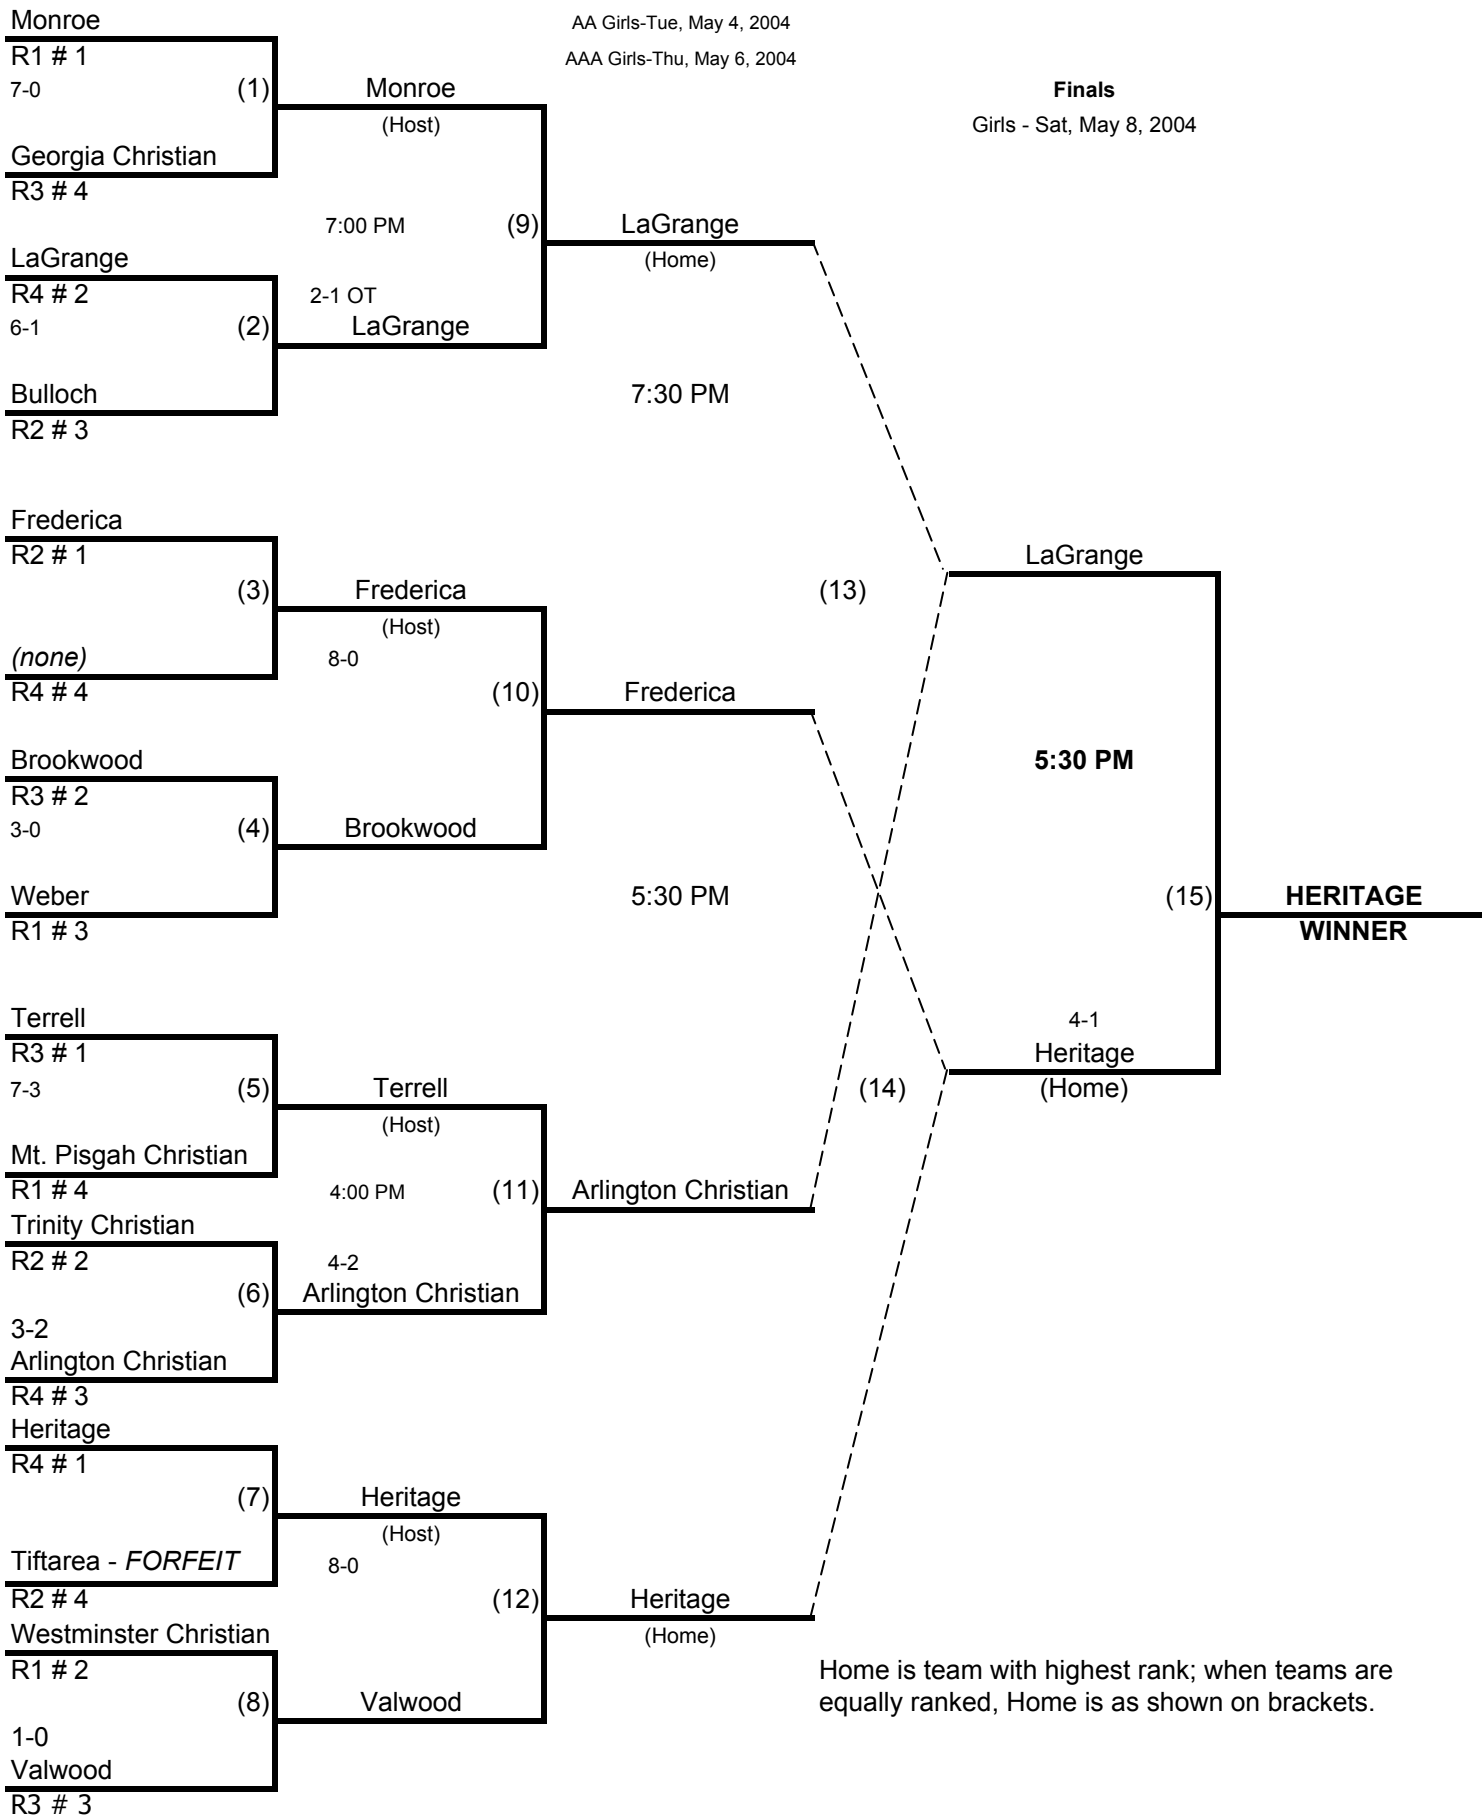

2004 GISA STATE GIRLS SOCCER TOURNAMENTS

1st Round

Girls-Tue, Apr 27, 2004

AA

Quarter-Finals

Girls-Thu, Apr 29, 2004

Semi-Finals & Finals will be at MOUNT DE SALES, Macon

Semi-Finals

AA Girls-Tue, May 4, 2004

AAA Girls-Thu, May 6, 2004

Finals

Girls - Sat, May 8, 2004

Home is team with highest rank; when teams are equally ranked, Home is as shown on brackets.