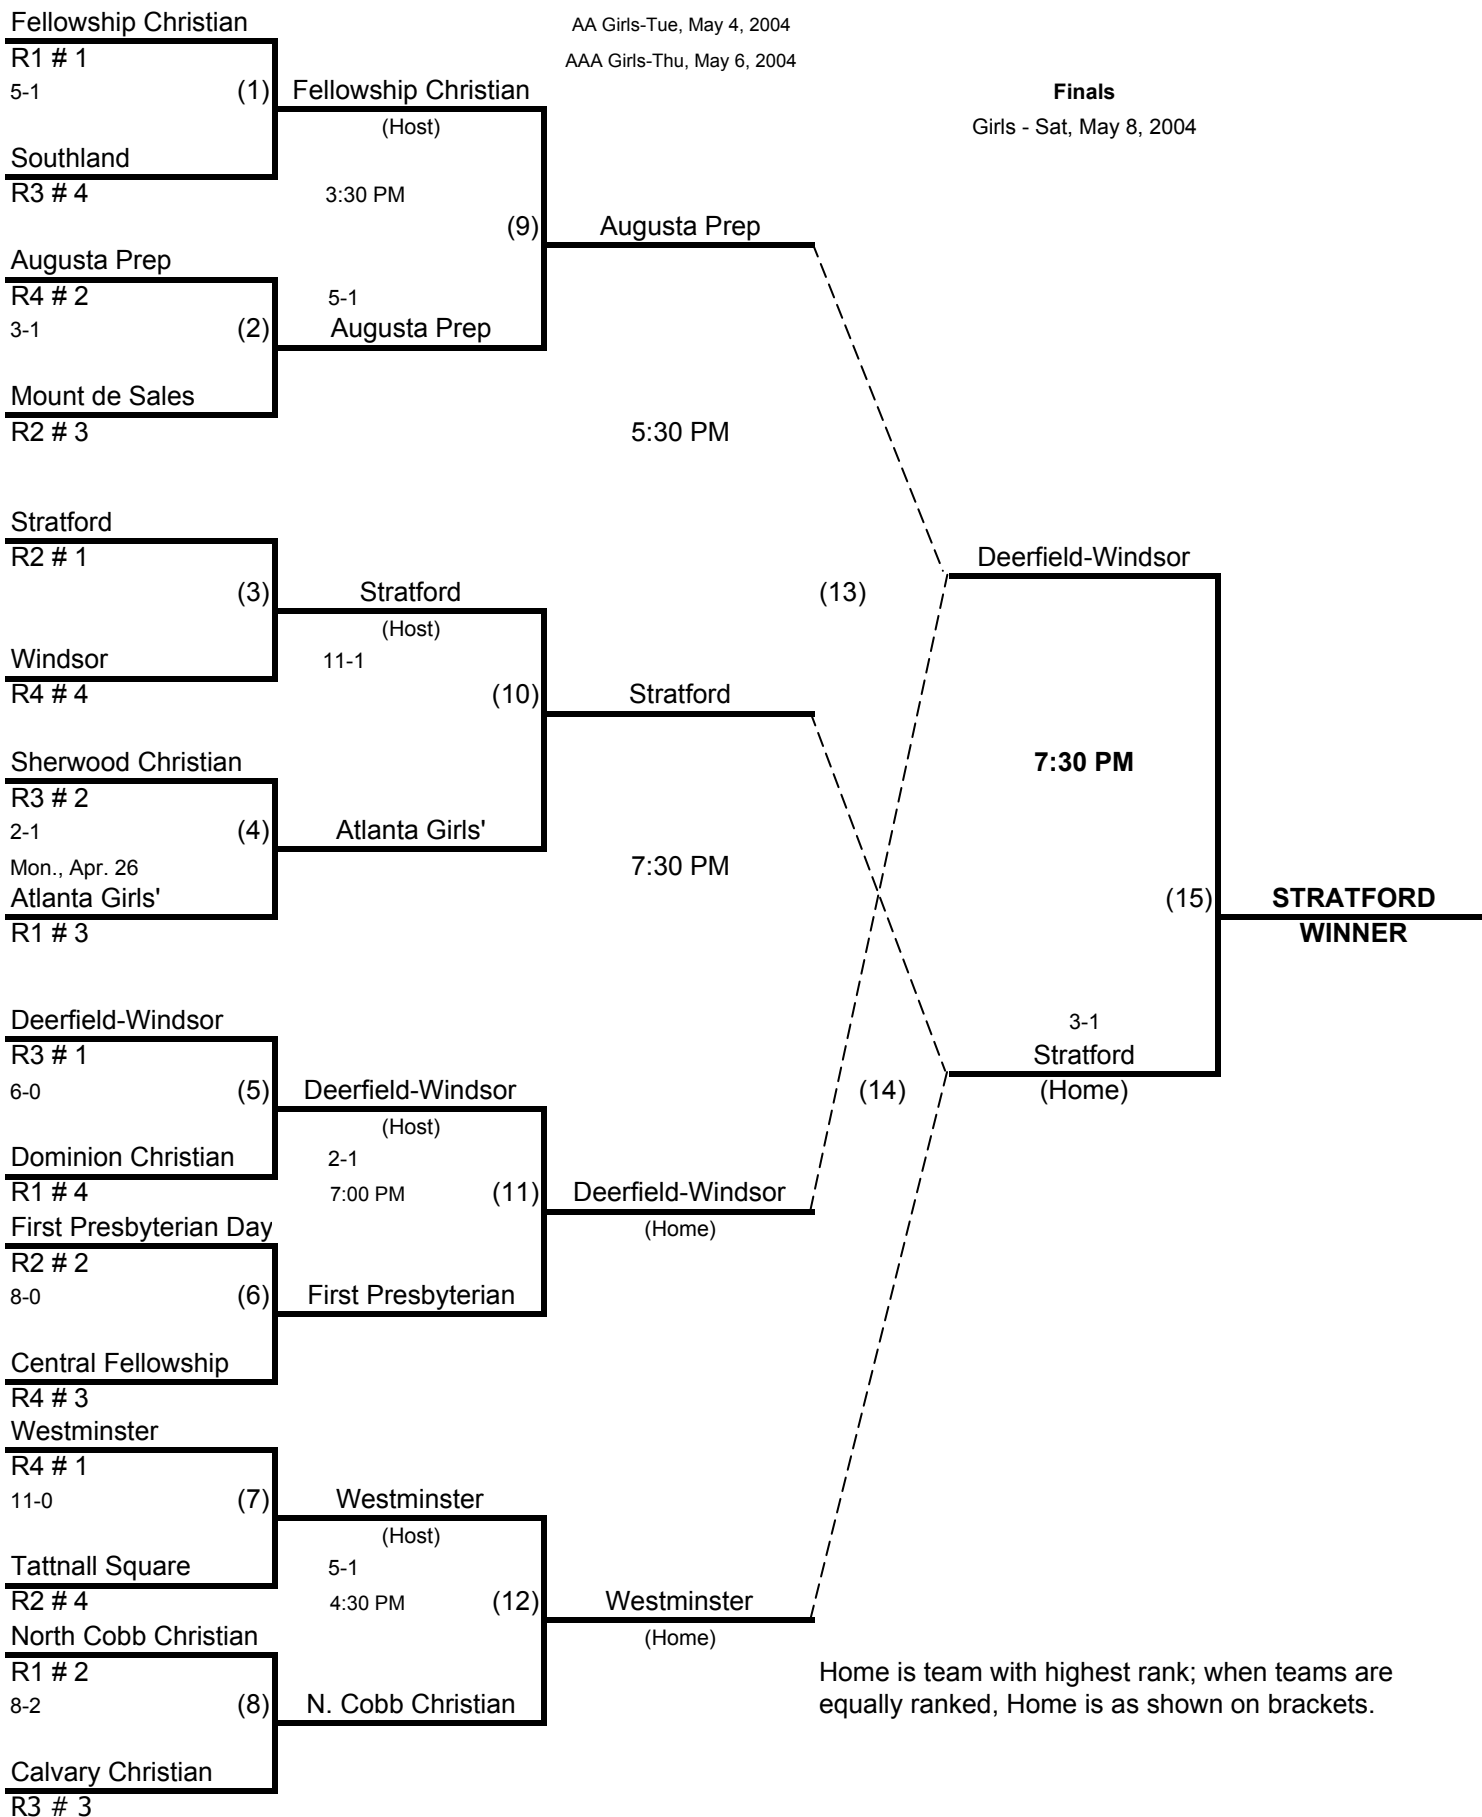

2004 GISA STATE GIRLS SOCCER TOURNAMENTS

AAA

1st Round

Girls-Tue, Apr 27, 2004

Quarter-Finals

Girls-Thu, Apr 29, 2004

Semi-Finals & Finals will be at MOUNT DE SALES, Macon

Semi-Finals

AA Girls-Tue, May 4, 2004

AAA Girls-Thu, May 6, 2004

Finals

Girls - Sat, May 8, 2004