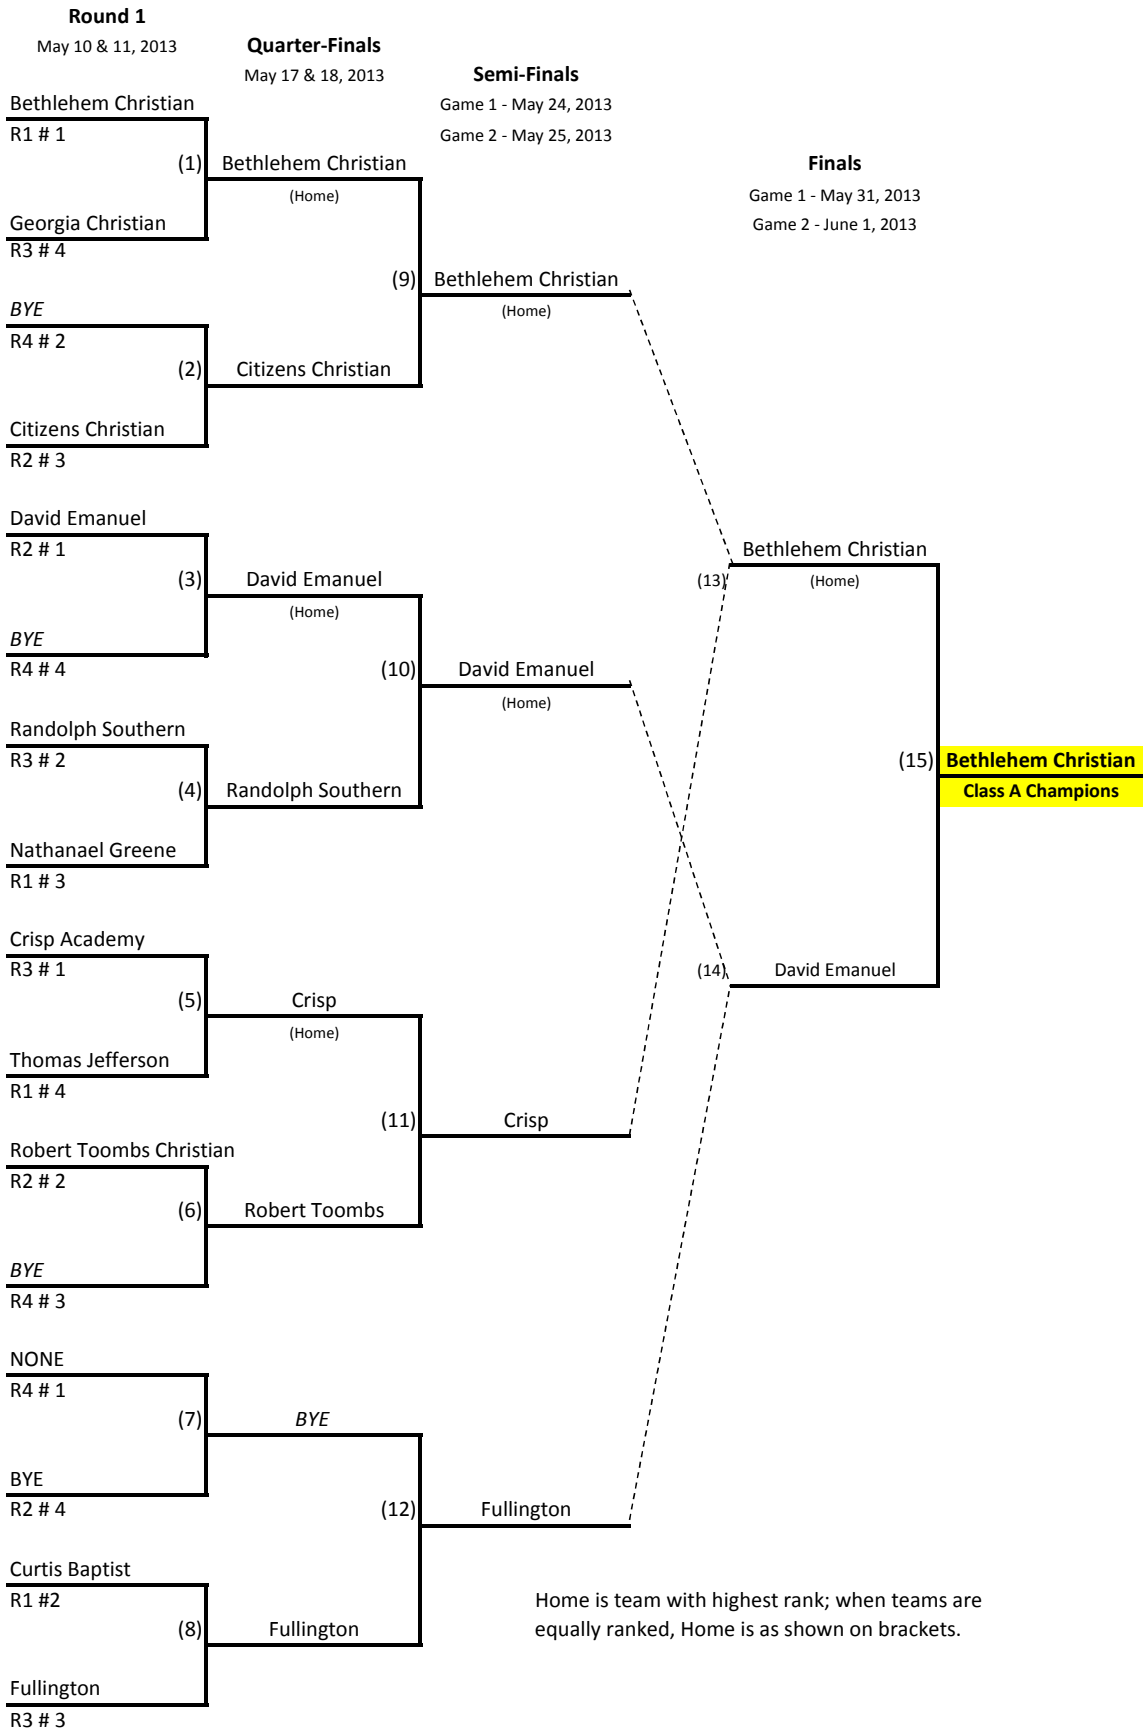

2013 GISA State Baseball Play-Off Brackets

Class A