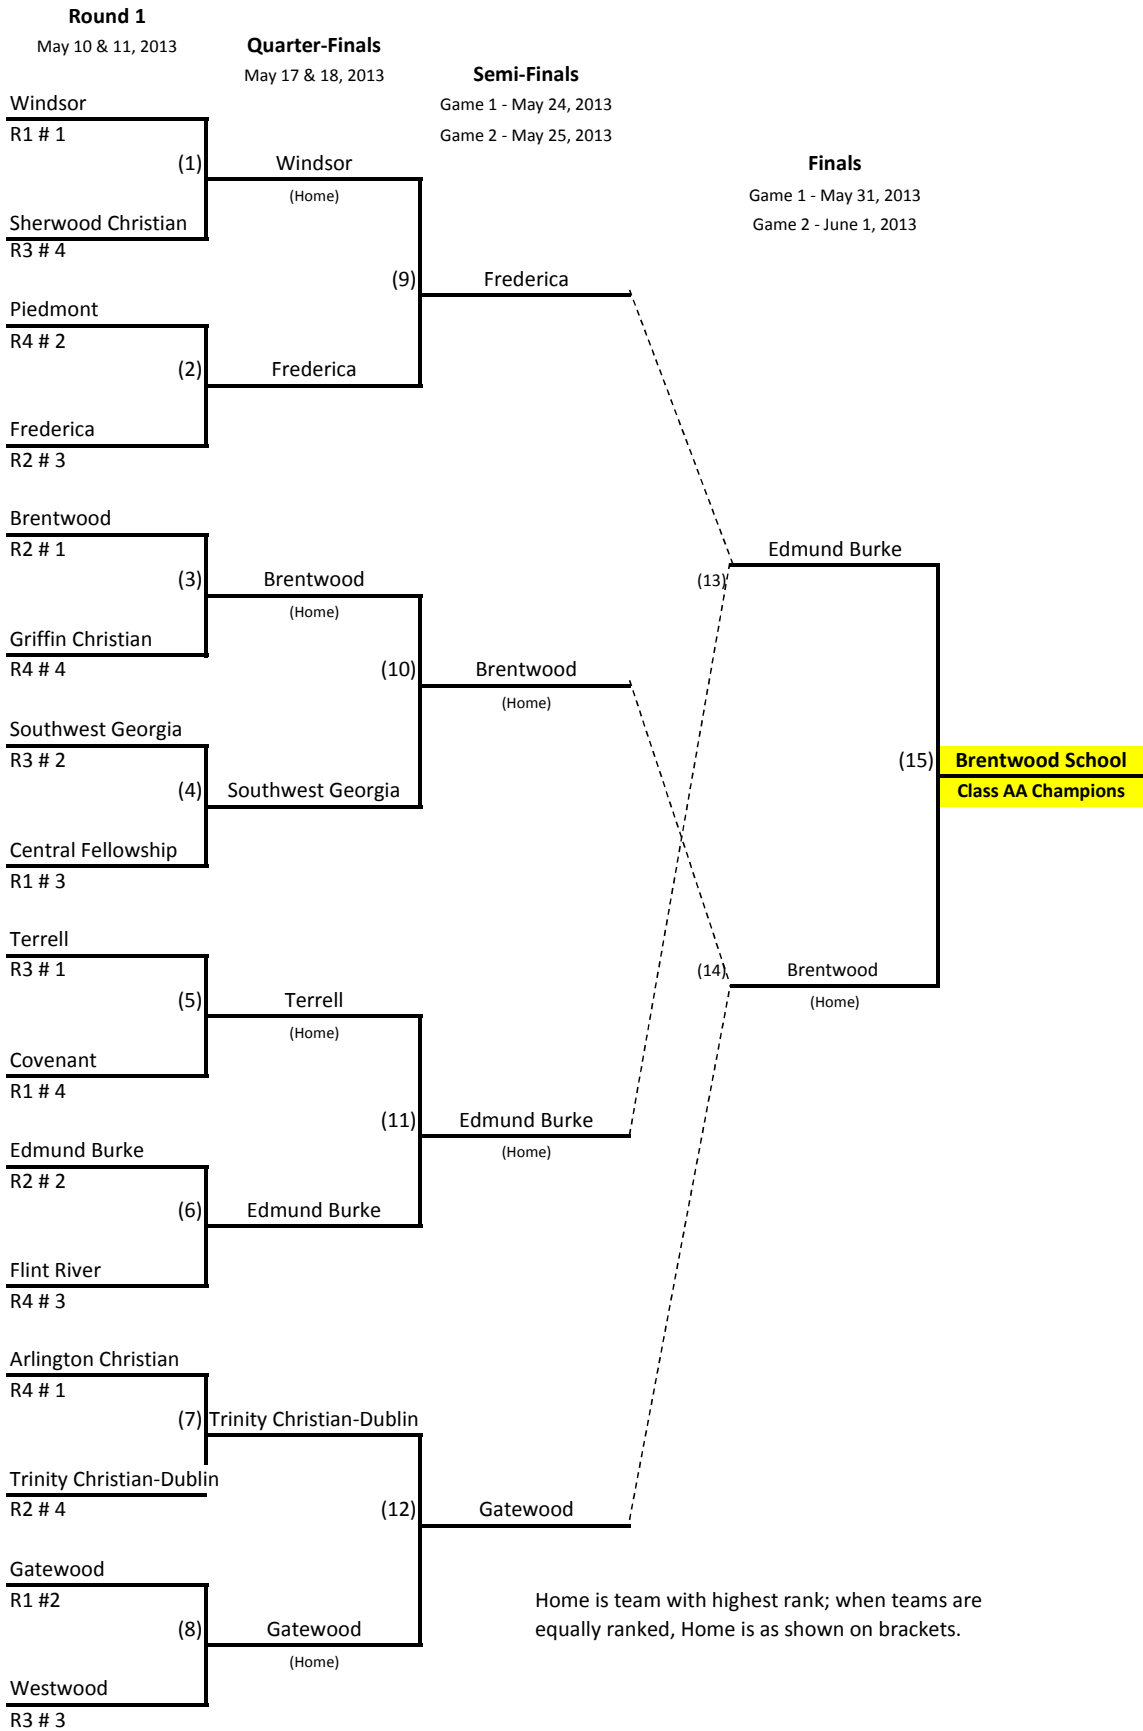

2013 GISA State Baseball Play-Off Brackets

Class AA