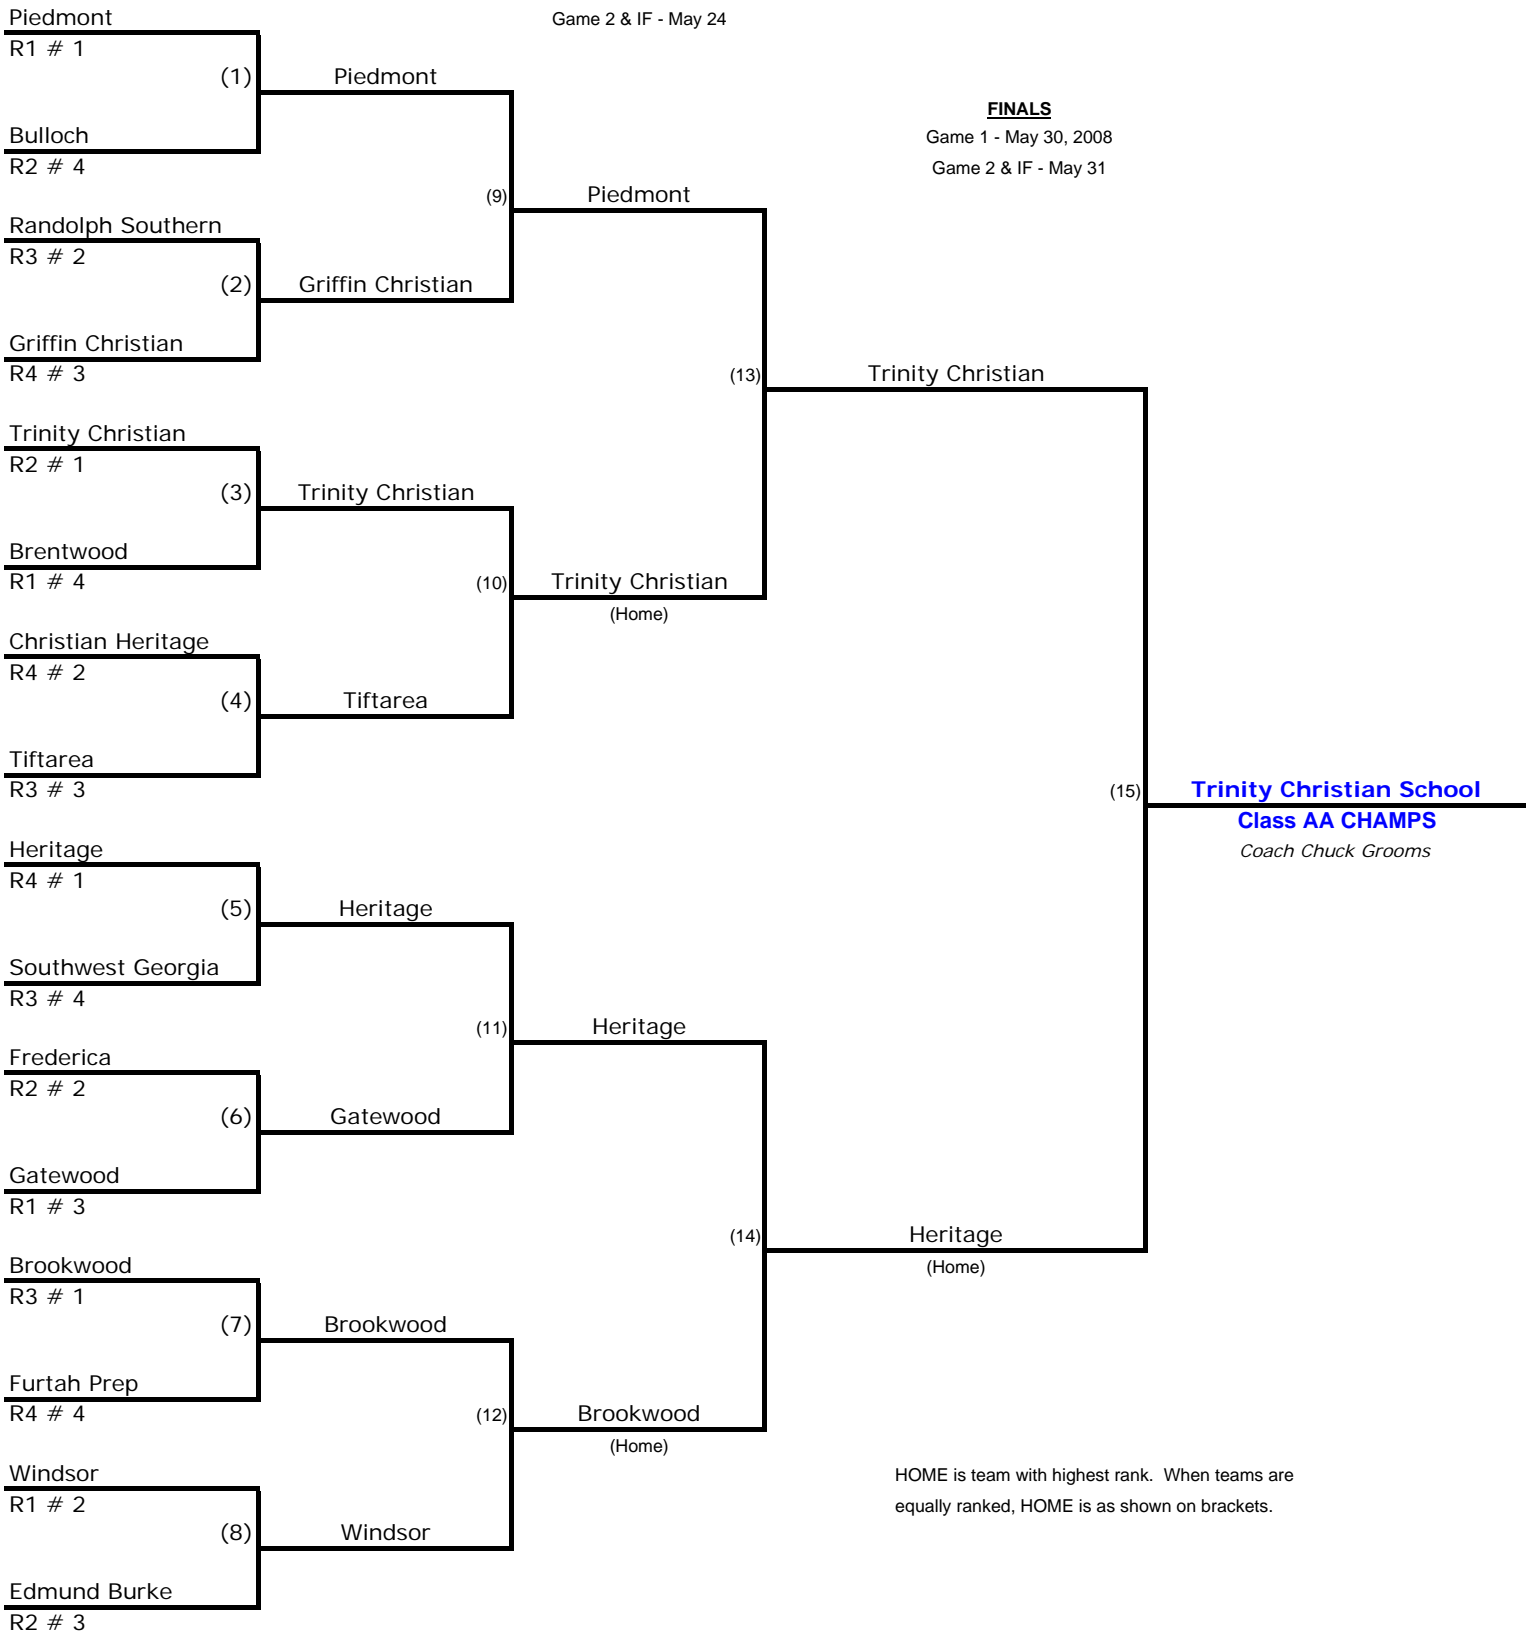

2008 GISA CLASS AA STATE BASEBALL TOURNAMENTS

1st Round

Game 1 - May 9, 2008
Game 2 & IF - May 10

Quarter-Finals

Game 1 - May 16, 2008
Game 2 & IF - May 17

Best 2 out of 3 for ALL Series

Semi-Finals

Game 1 - May 23, 2008
Game 2 & IF - May 24

FINALS

Game 1 - May 30, 2008
Game 2 & IF - May 31

HOME is team with highest rank. When teams are equally ranked, HOME is as shown on brackets.