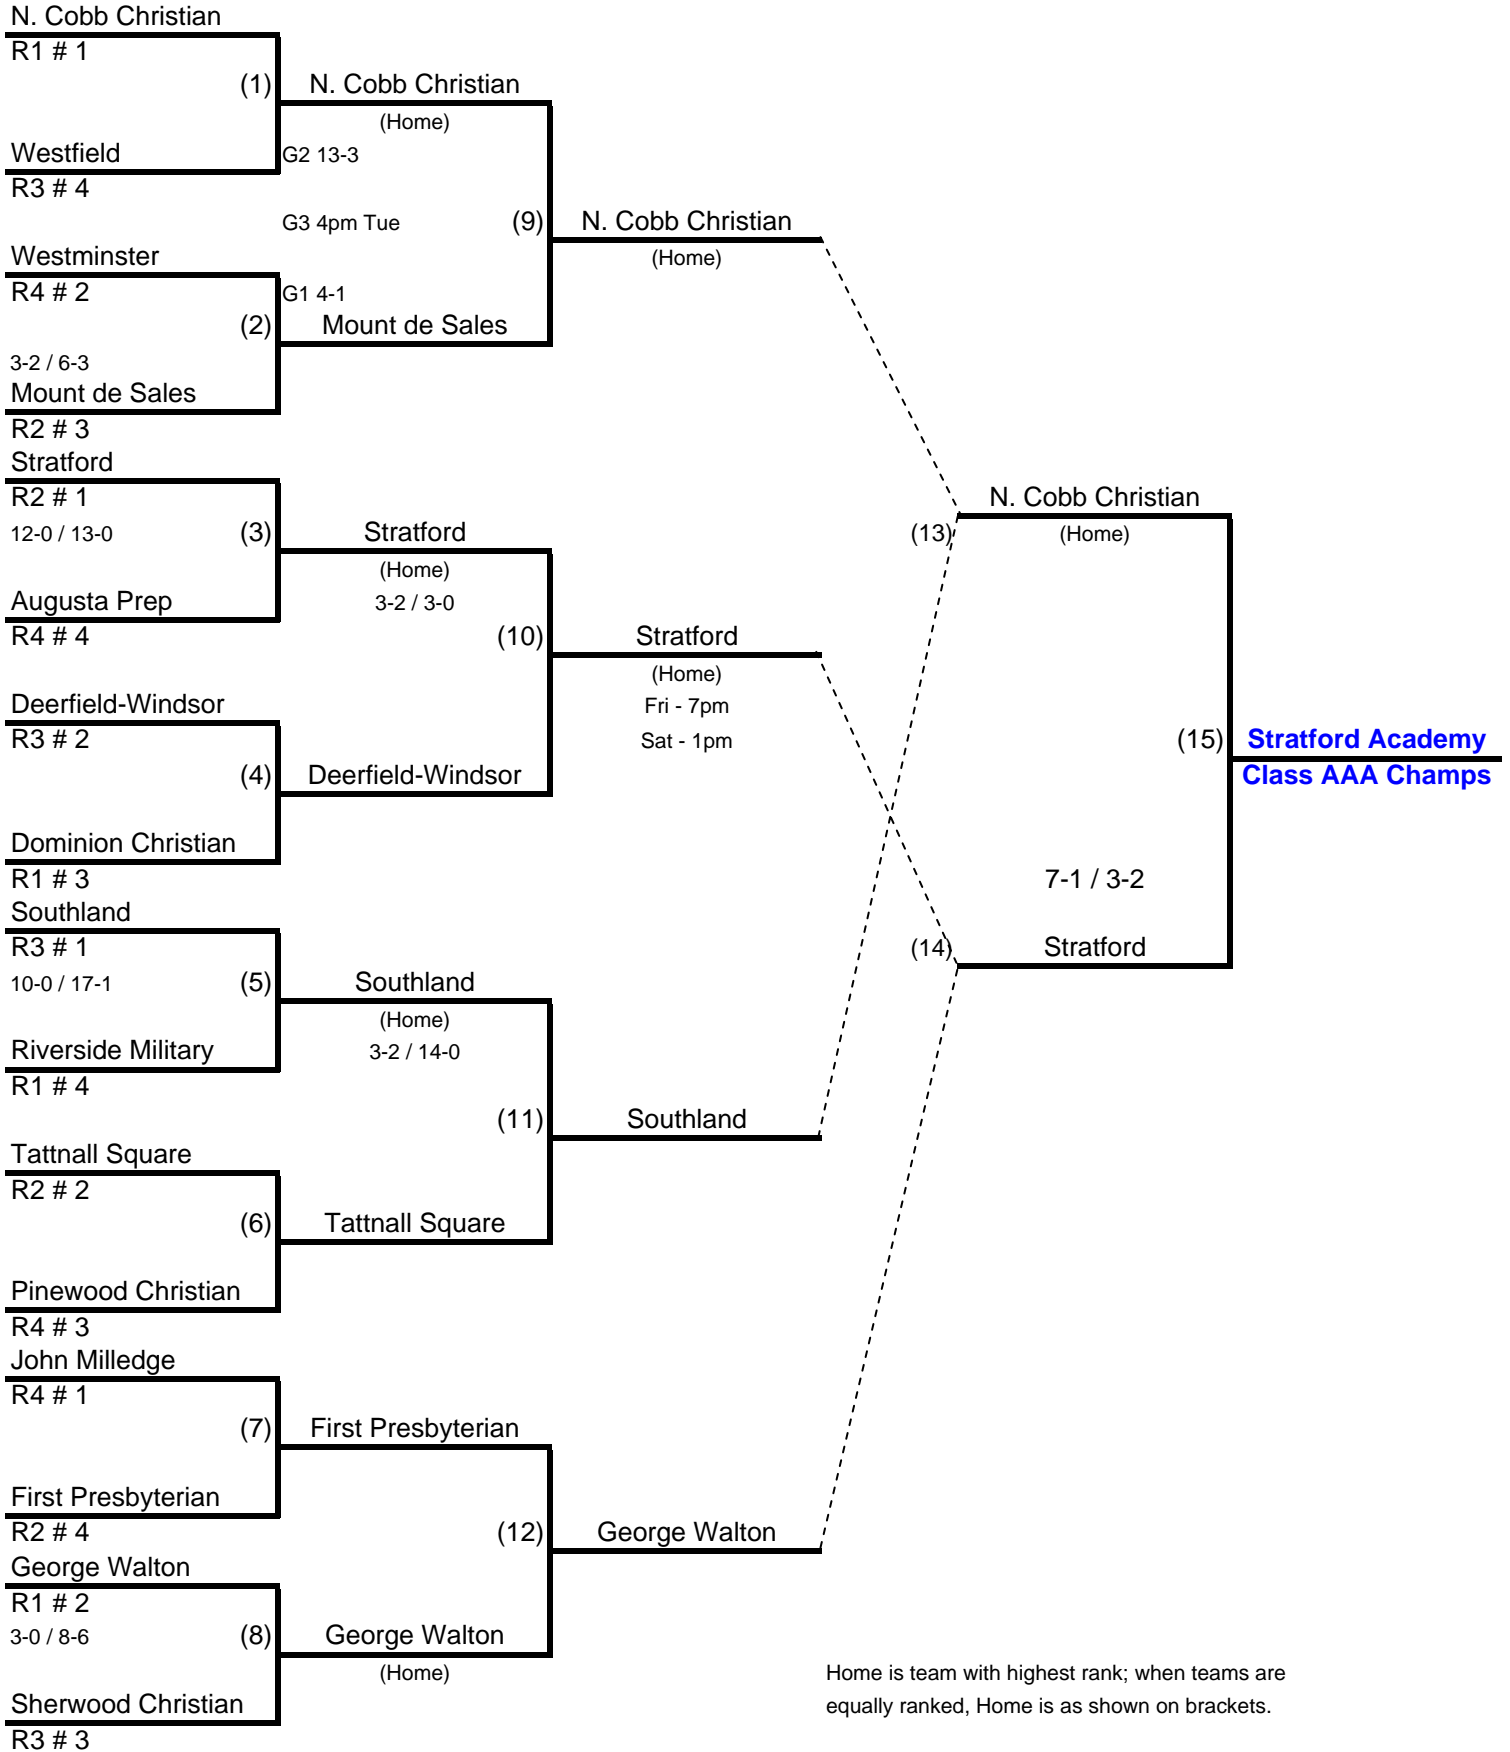

Game 1 - May 11

Game 2 & "IF" - May 12

Home is team with highest rank; when teams are equally ranked, Home is as shown on brackets.