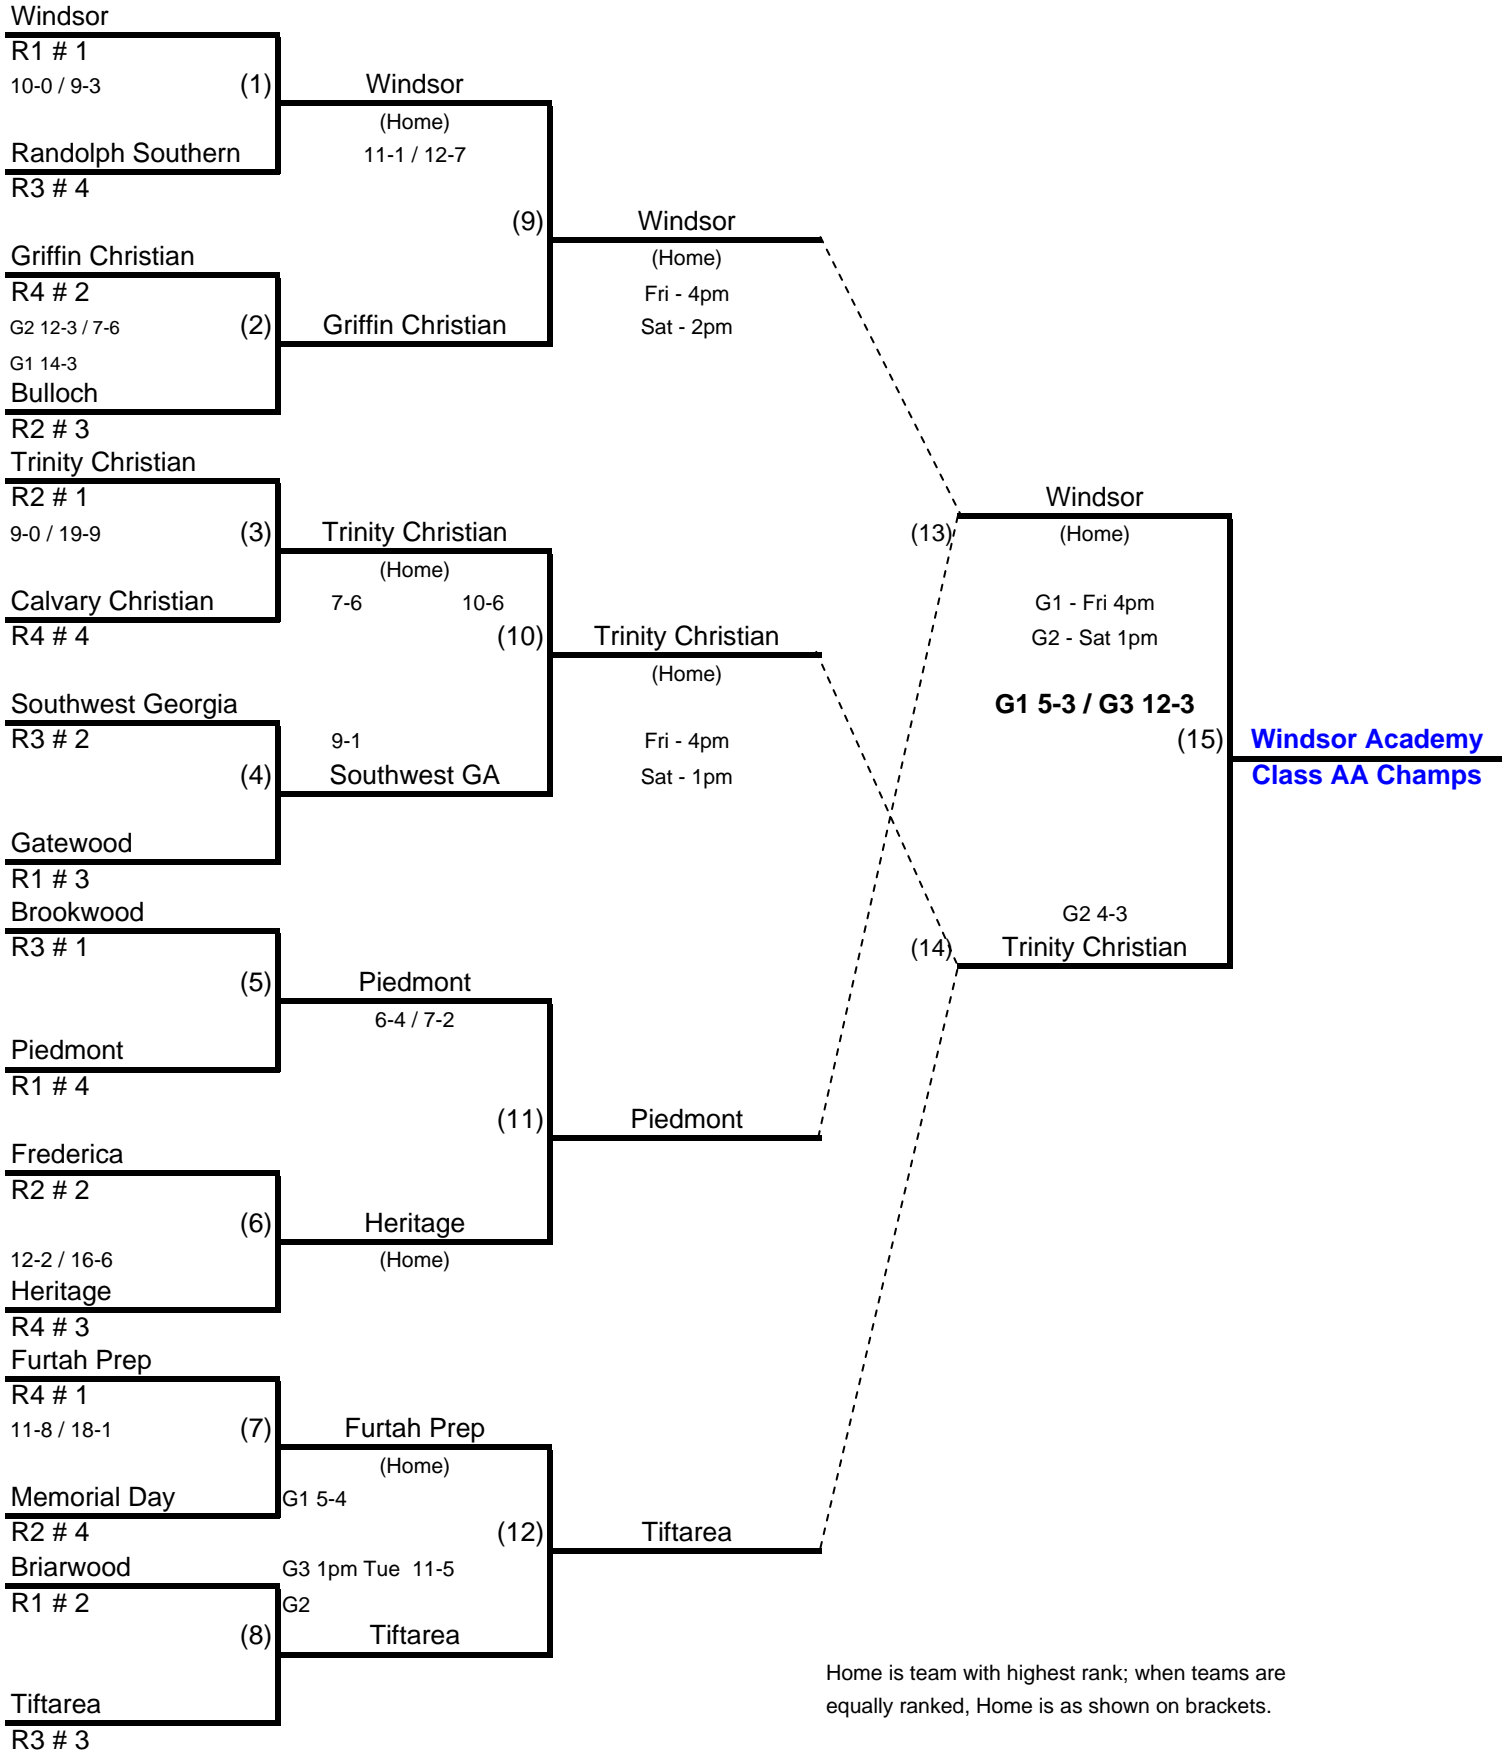

Game 1 - May 11

Game 2 & "IF" - May 12

Home is team with highest rank; when teams are equally ranked, Home is as shown on brackets.