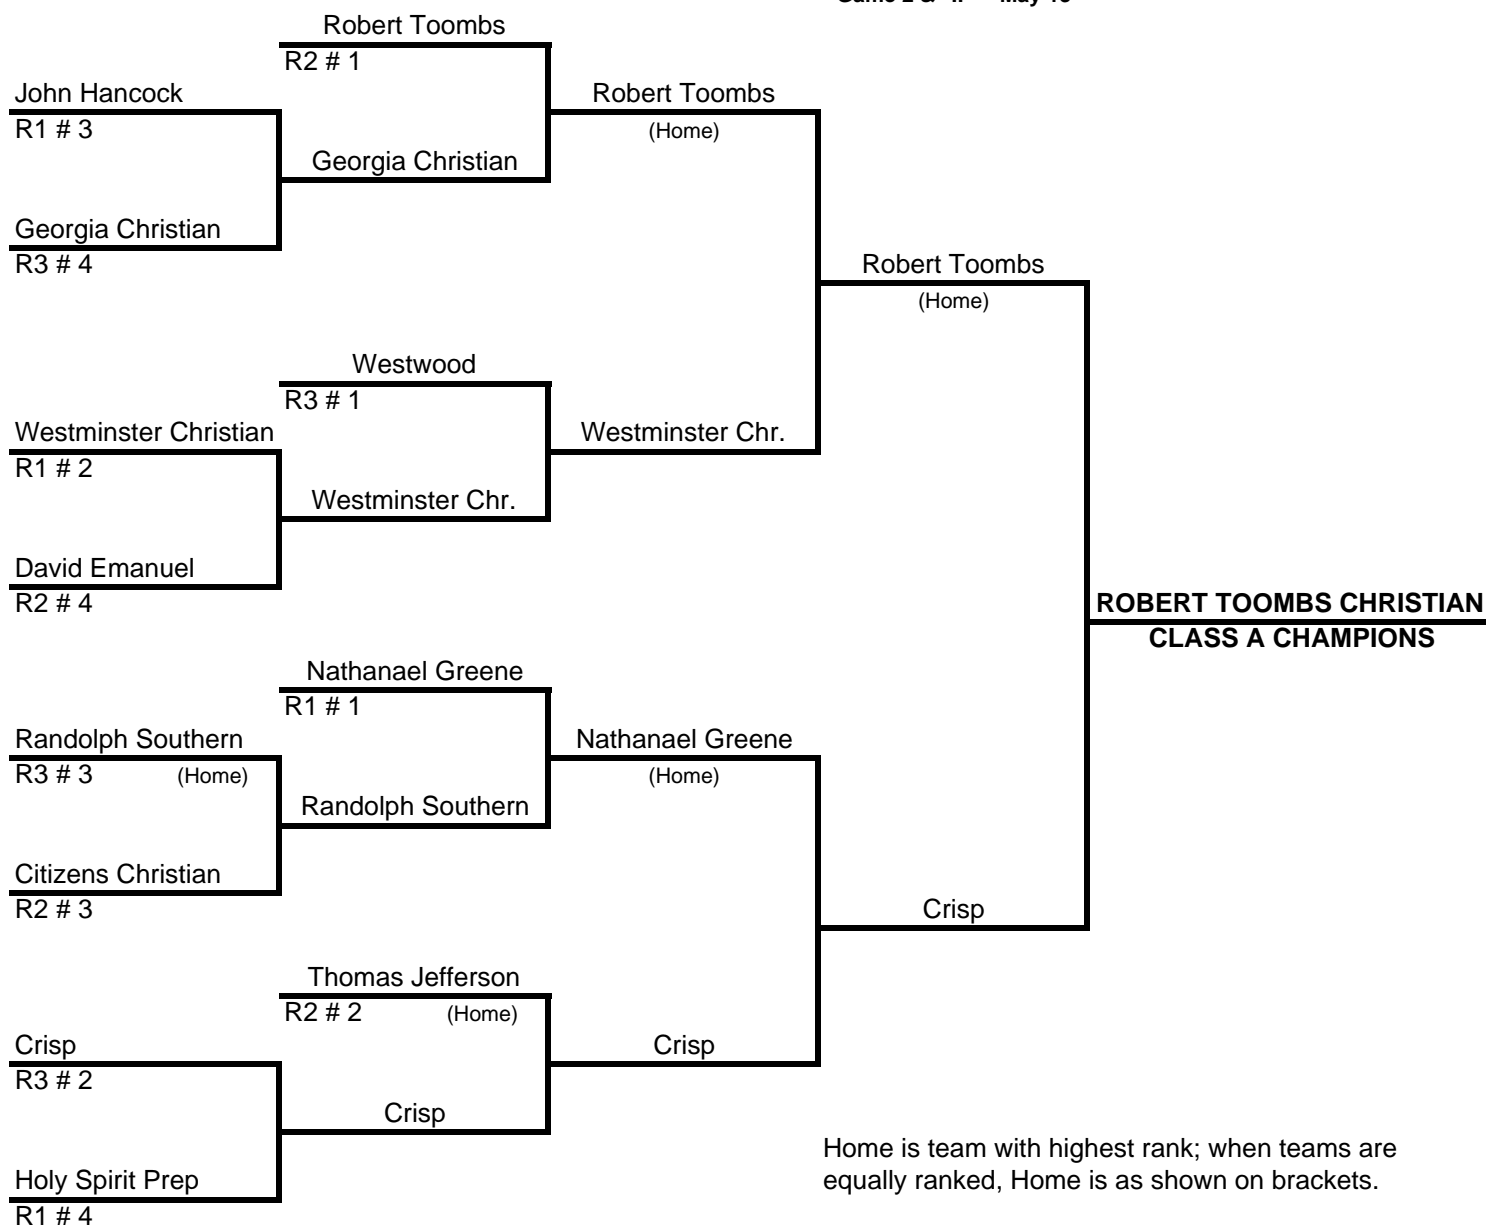

2006 GISA STATE BASEBALL TOURNAMENT

CLASS A

Best 2 out of 3 for ALL Series

Game 1 & 2 - April 25

"IF" Game - April 26

Game 1 & 2 - May 1

"IF" Game - May 2

Game 1 - May 5

Game 2 & "IF" - May 6

Game 1 - May 12

Game 2 & "IF" - May 13