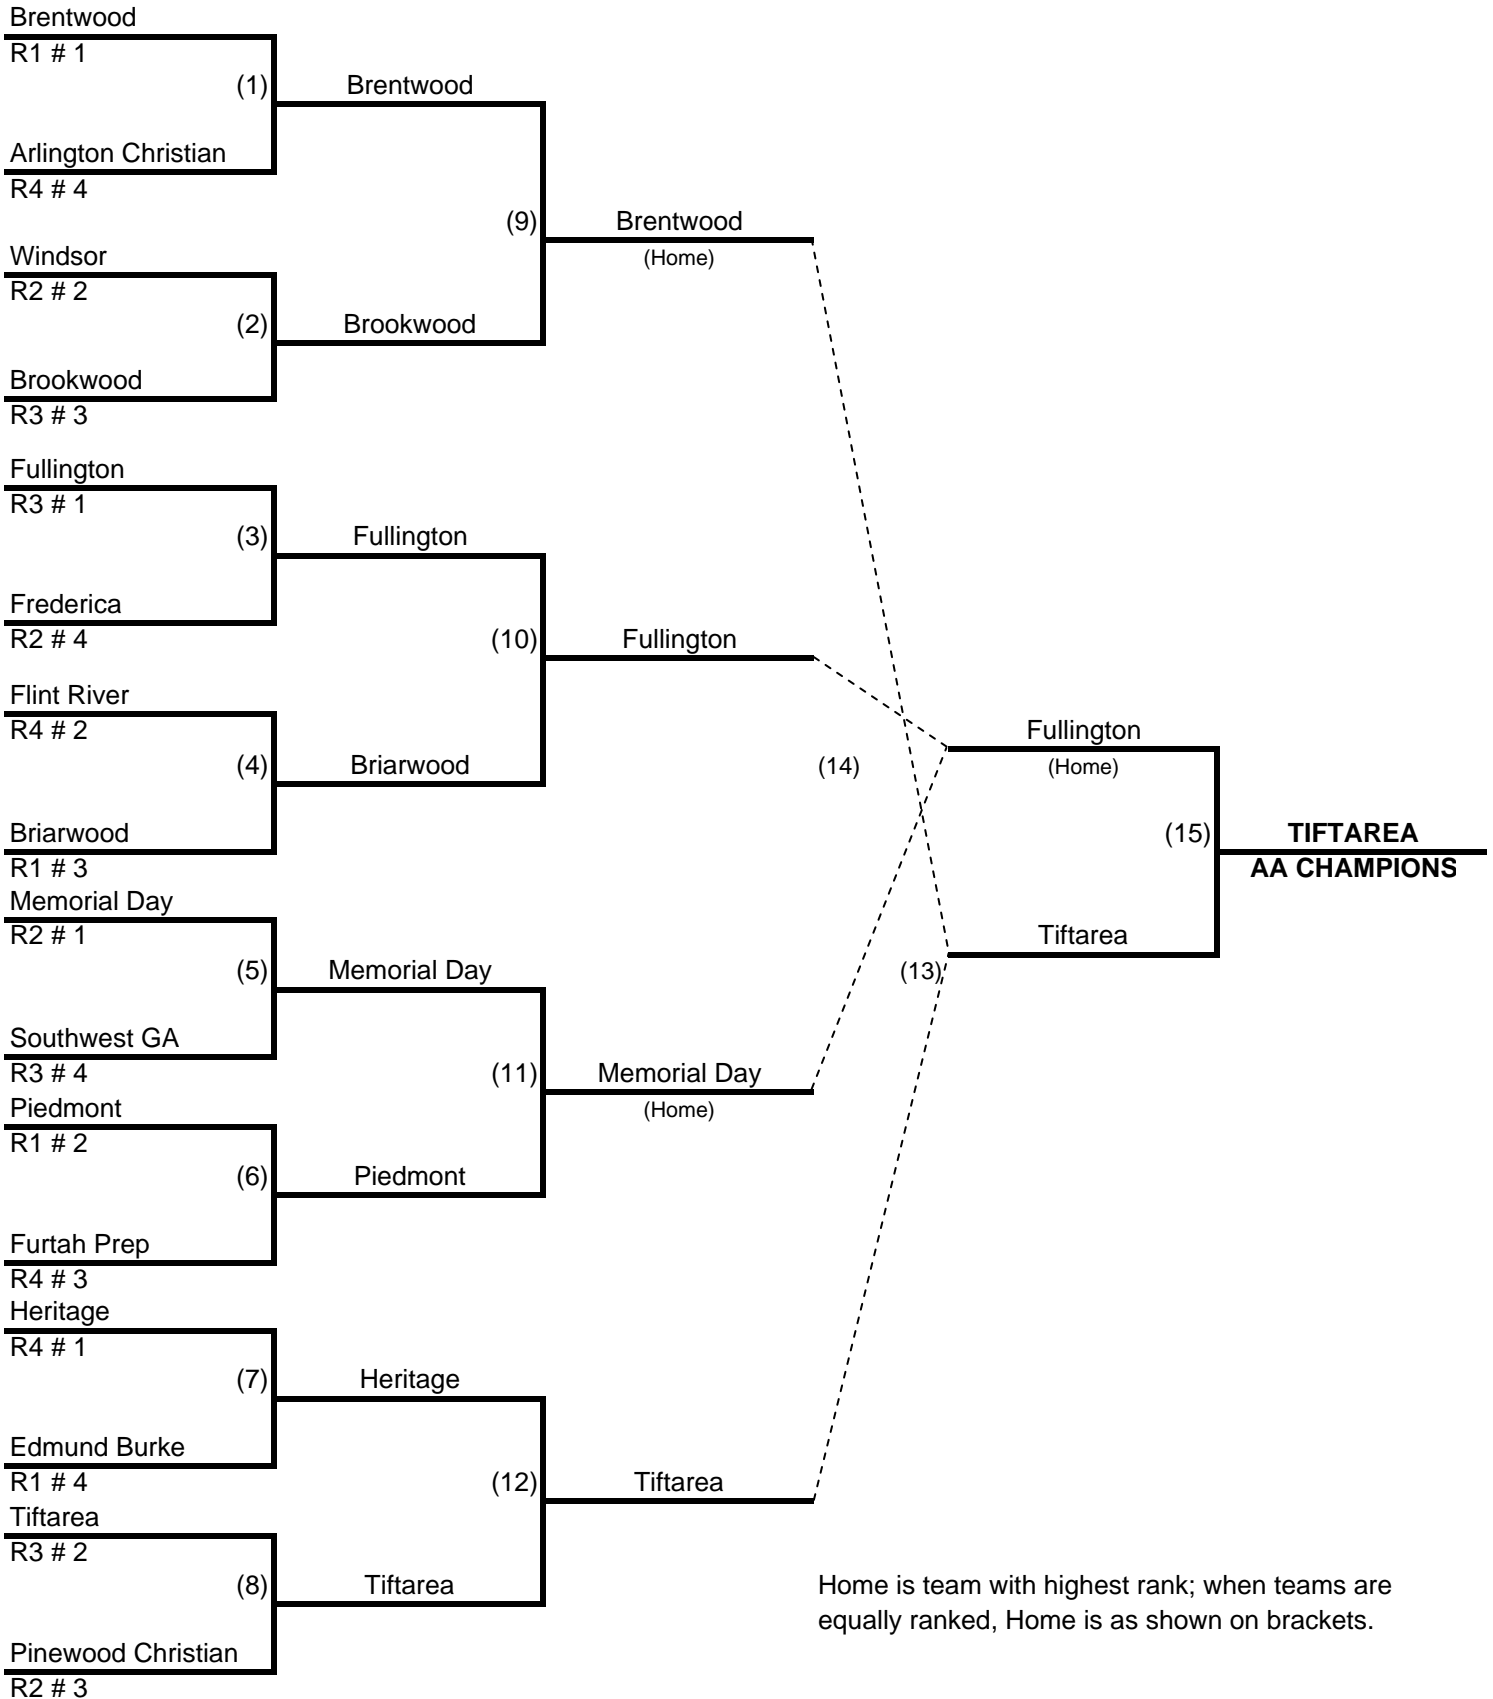

Game 1 & 2 - May 1

"IF" Game - May 2

Game 1 - May 5

Game 2 & "IF" - May 6

Game 1 - May 12

Game 2 & "IF" - May 13

Home is team with highest rank; when teams are equally ranked, Home is as shown on brackets.

2006 GISA STATE BASEBALL TOURNAMENT