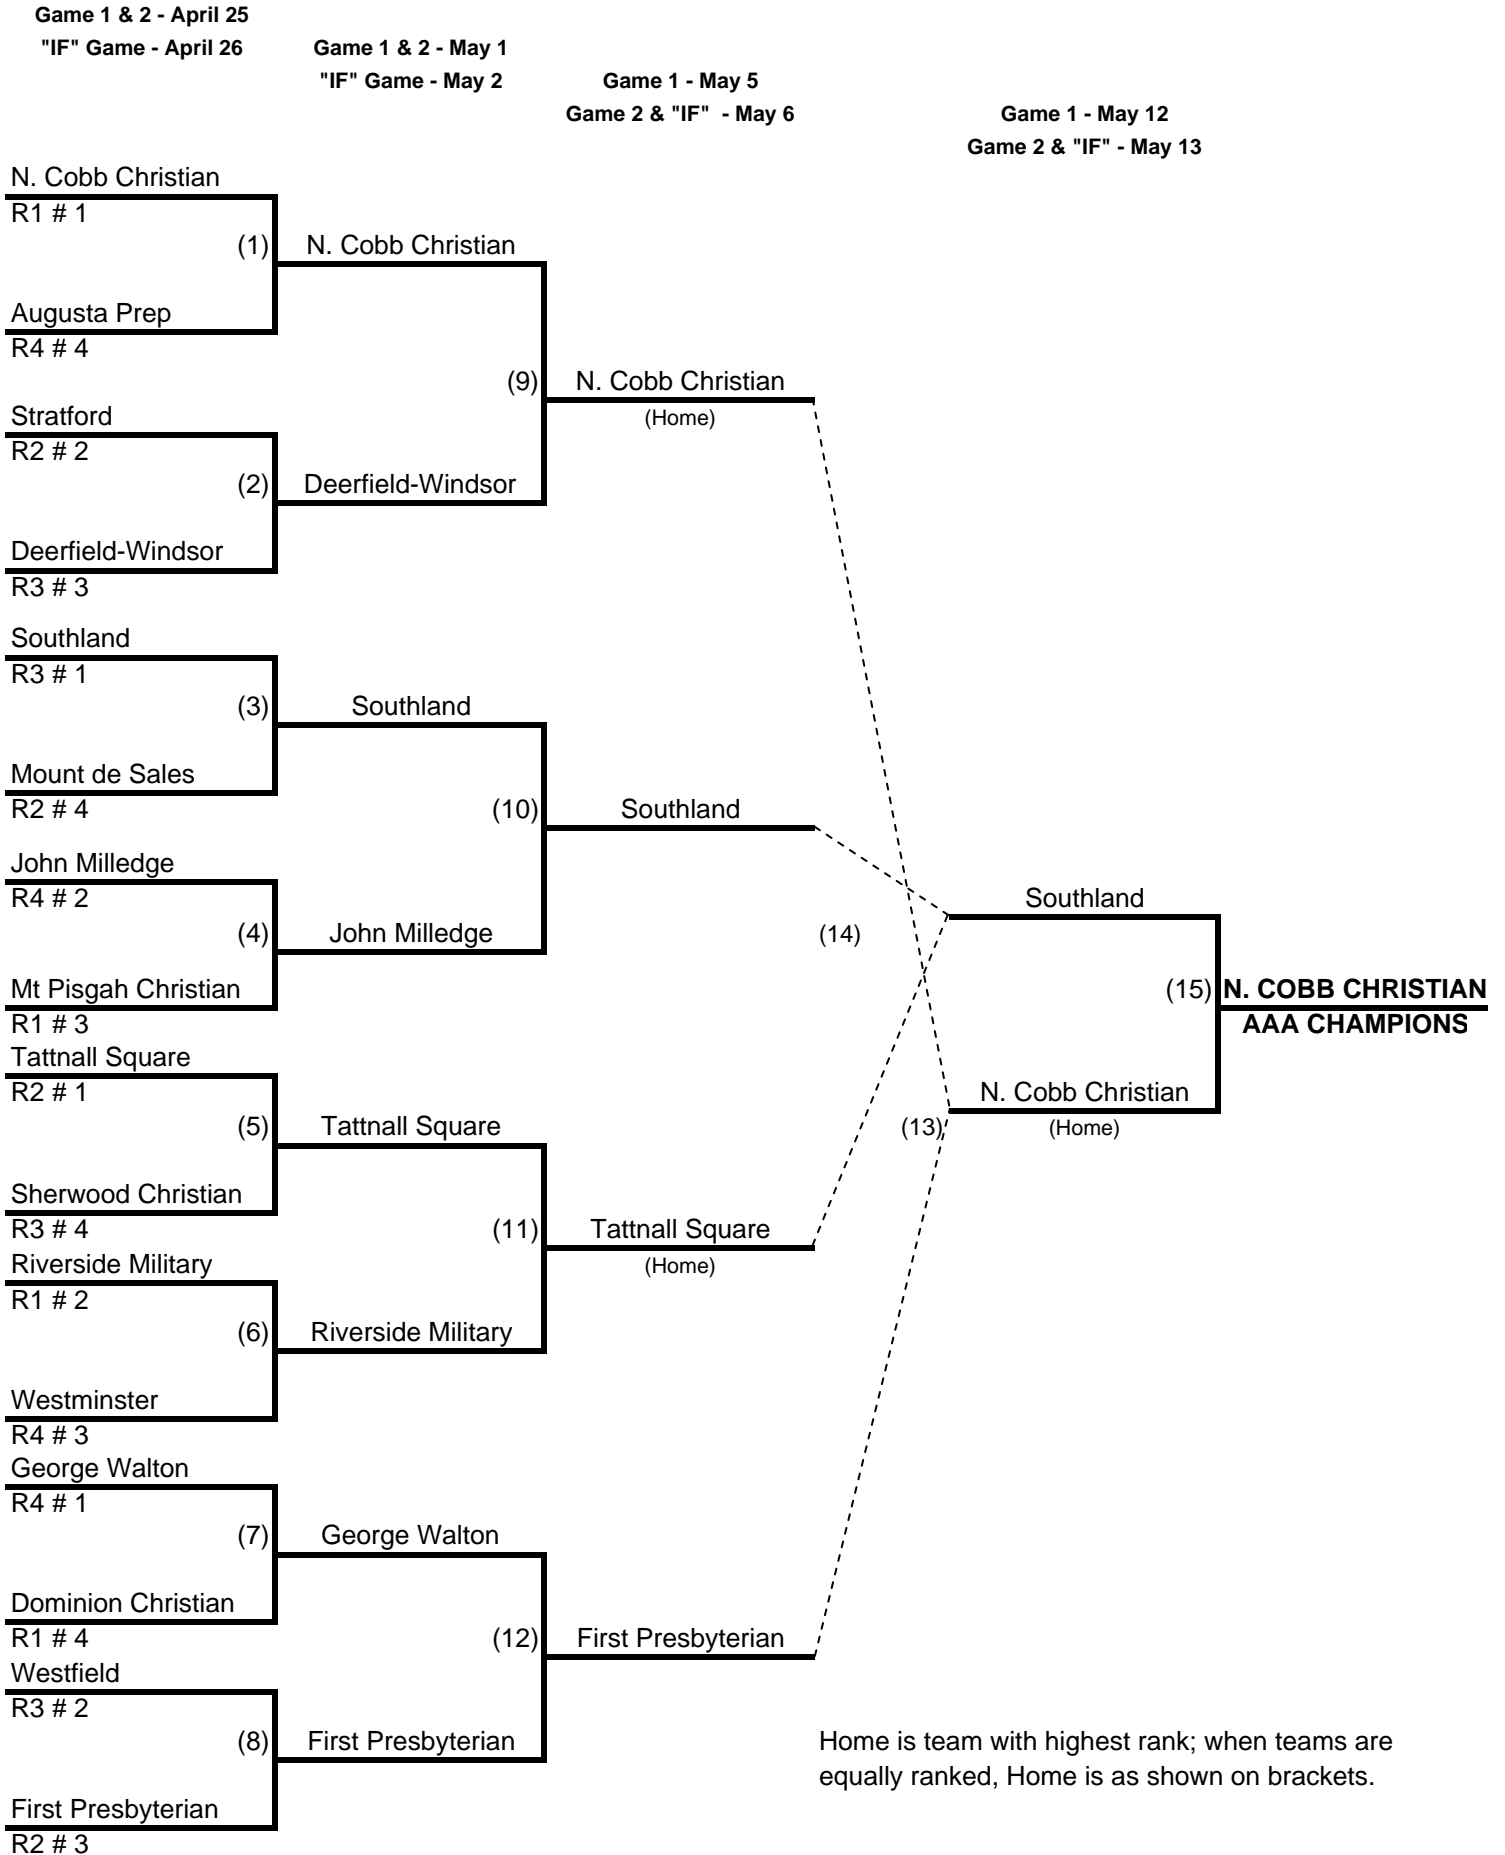

2006 GISA STATE BASEBALL TOURNAMENT

Class AAA

Best 2 out of 3 for ALL Series